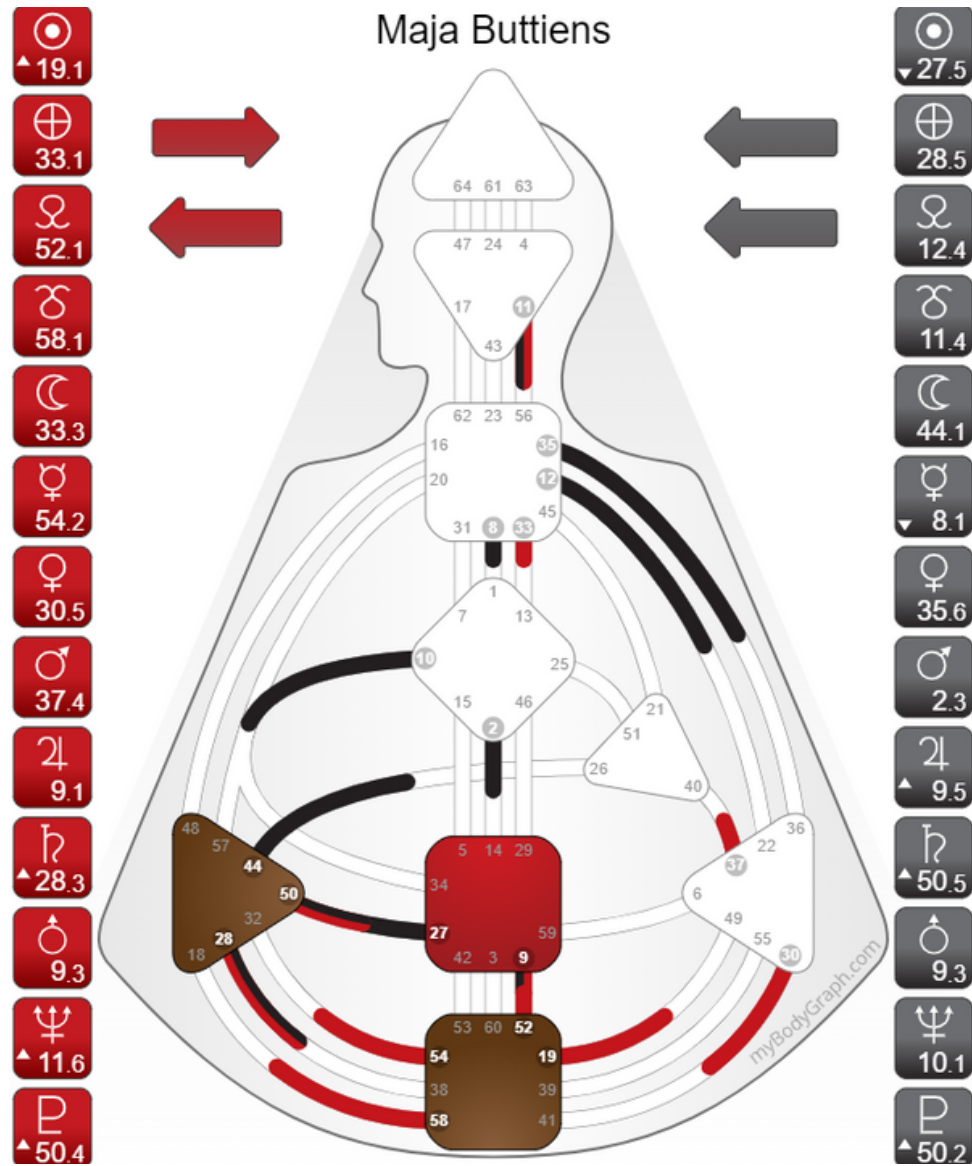

MAJA'S PENTA

Maja
Generator
 Sacral
 5/1

Kelly
Projector
 Splenic
 1/4

Mandy
Manifestor
 Emotional
 2/4

Yara
Manifesting Generator
 Sacral
 2/4

THE BUSINESS TRAITS

MAJA

Administration
 Public Relations
 Oversight
 Planning
 Implementation
 Accounting
 Reliability
 Vision
 Coordination
 Culture
 Capacity
 Commitment

Administration	Public Relations	Oversight
Kelly	Maja	Maja, Mandy
Gap	Mandy, Yara	Gap
Planning	Implementation	Accounting
Reliability	Vision	Coordination
Yara	Maja	Mandy, Yara
Kelly, Yara	Gap	Gap
Culture	Capacity	Commitment

PENTA - FEAR GATES

Spleen

- Maja (D) - 28, 44, 50
- Kelly (D)- 18, 28, 32, 44, 48
- Mandy (U)- 44, 50
- Yara (D)- 48

Solar Plexus

- Maja (U)- 30, 37
- Kelly (U)- 22, 37
- Mandy (D)- 6, 36, 55
- Yara (U)- 6, 30

Ajna

- Maja (U)- 11
- Kelly (U)- 11, 17
- Mandy (D)- 11
- Yara (U)- 4, 24