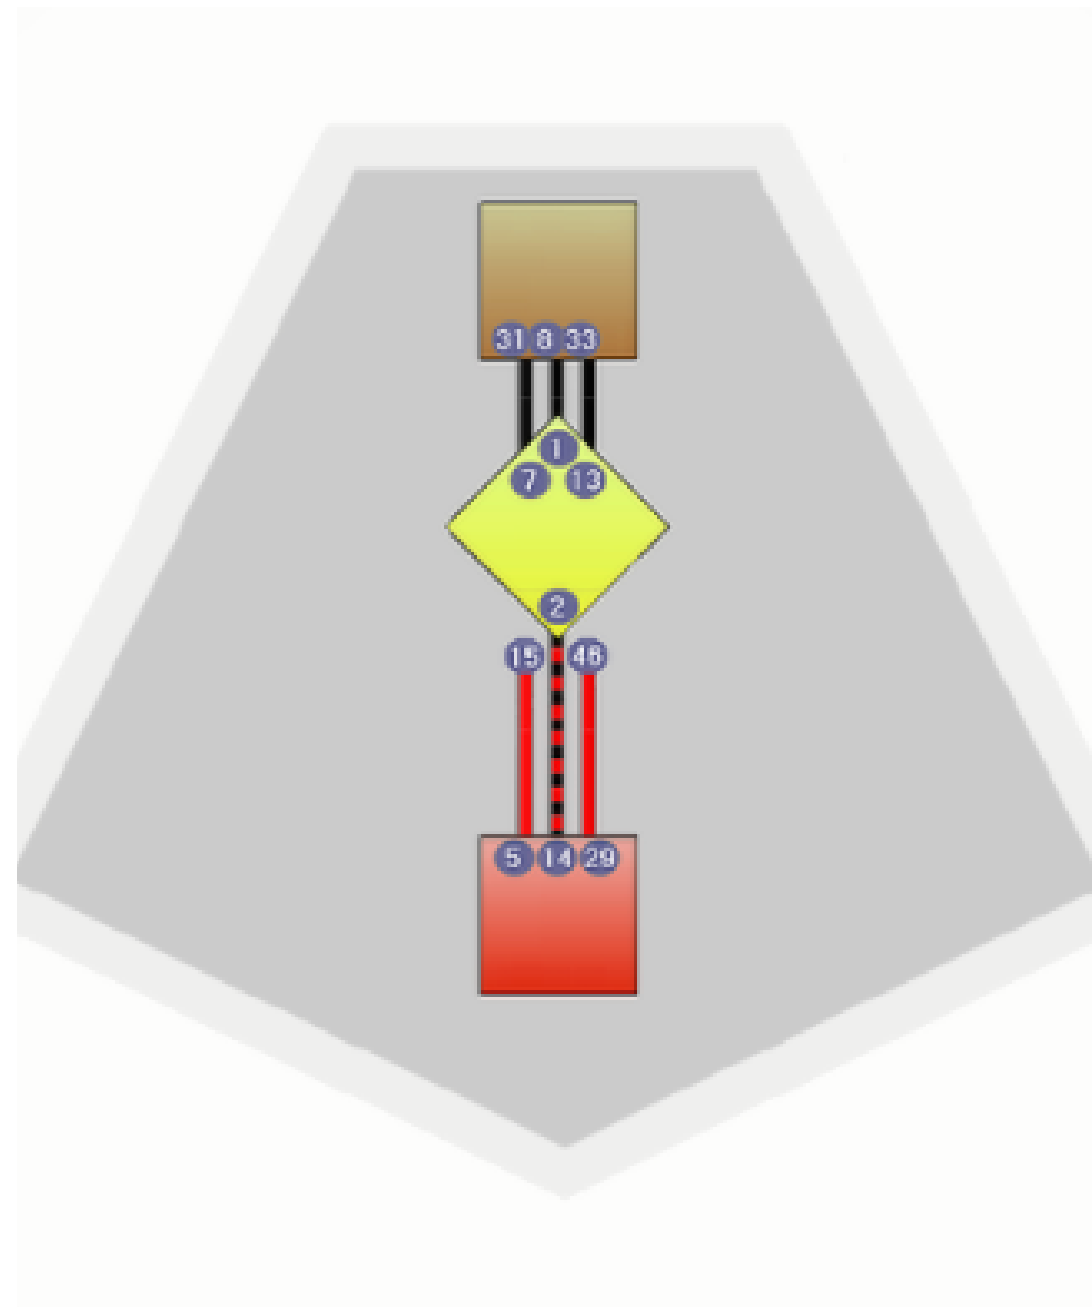

MAJA'S PENTA

Maja
Generator
 Sacral
 5/1

Kelly
Projector
 Splenic
 1/4

Mandy
Manifestor
 Emotional
 2/4

Yara
Manifesting Generator
 Sacral
 2/4

THE BUSINESS TRAITS

MAJA

Administration
 Public Relations
 Oversight
 Planning
 Implementation
 Accounting
 Reliability
 Vision
 Coordination
 Culture
 Capacity
 Commitment

Administration	Public Relations	Oversight
Kelly	Maja	Maja, Mandy
Gap	Mandy, Yara	Gap
Planning	Implementation	Accounting
Reliability	Vision	Coordination
Yara	Maja	Mandy, Yara
Kelly, Yara	Gap	Gap
Culture	Capacity	Commitment

PENTA - FEAR GATES

Spleen

- Maja (D) - 28, 44, 50
- Kelly (D)- 18, 28, 32, 44, 48
- Mandy (U)- 44, 50
- Yara (D)- 48

Solar Plexus

- Maja (U)- 30, 37
- Kelly (U)- 22, 37
- Mandy (D)- 6, 36, 55
- Yara (U)- 6, 30