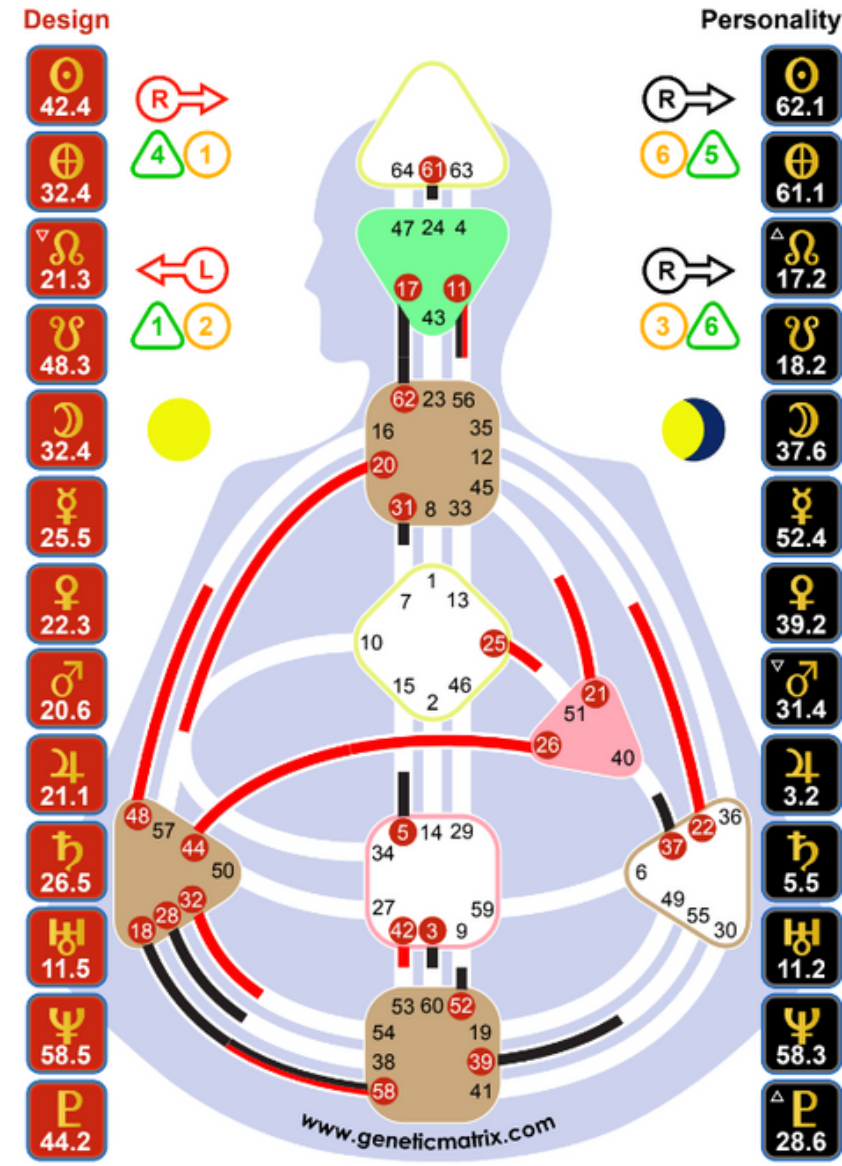

MAJA'S PENTA

Maja
Generator
 Sacral
 5/1

Kelly
Projector
 Splenic
 1/4

Mandy
Manifestor
 Emotional
 2/4

Yara
Manifesting Generator
 Sacral
 2/4

THE BUSINESS TRAITS

MAJA

Administration
 Public Relations
 Oversight
 Planning
 Implementation
 Accounting
 Reliability
 Vision
 Coordination
 Culture
 Capacity
 Commitment

Administration	Public Relations	Oversight
Kelly	Maja	Maja, Mandy
Gap	Mandy, Yara	Gap
Planning	Implementation	Accounting
Reliability	Vision	Coordination
Yara	Maja	Mandy, Yara
Kelly, Yara	Gap	Gap
Culture	Capacity	Commitment

PENTA - FEAR GATES

Spleen

- Maja (D) - 28, 44, 50
- Kelly (D)- 18, 28, 32, 44, 48
- Mandy (U)- 44, 50
- Yara (D)- 48

Solar Plexus

- Maja (U)- 30, 37
- Kelly (U)- 22, 37
- Mandy (D)- 6, 36, 55
- Yara (U)- 6, 30

Ajna

- Maja (U)- 11
- Kelly (U)- 11, 17
- Mandy (D)- 11
- Yara (U)- 4, 24