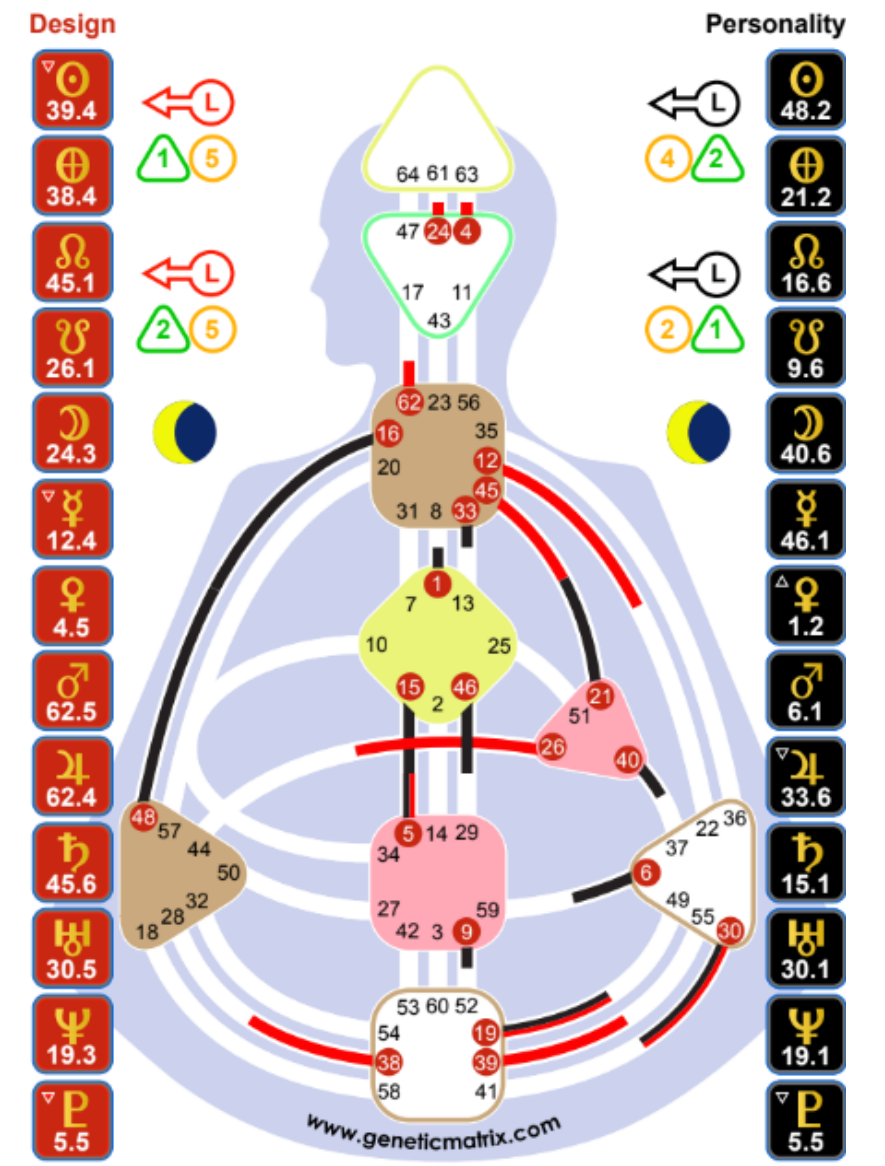

MAJA'S PENTA

Maja
Generator
 Sacral
 5/1

Kelly
Projector
 Splenic
 1/4

Mandy
Manifestor
 Emotional
 2/4

Yara
Manifesting Generator
 Sacral
 2/4

THE BUSINESS TRAITS

MAJA

Administration
 Public Relations
 Oversight
 Planning
 Implementation
 Accounting
 Reliability
 Vision
 Coordination
 Culture
 Capacity
 Commitment

Administration	Public Relations	Oversight
Kelly	Maja	Maja, Mandy
Gap	Mandy, Yara	Gap
Planning	Implementation	Accounting
Reliability	Vision	Coordination
Yara	Maja	Mandy, Yara
Kelly, Yara	Gap	Gap
Culture	Capacity	Commitment

PENTA - FEAR GATES

Spleen

- Maja (D) - 28, 44, 50
- Kelly (D)- 18, 28, 32, 44, 48
- Mandy (U)- 44, 50
- Yara (D)- 48

Solar Plexus

- Maja (U)- 30, 37
- Kelly (U)- 22, 37
- Mandy (D)- 6, 36, 55
- Yara (U)- 6, 30

Ajna

- Maja (U)- 11
- Kelly (U)- 11, 17
- Mandy (D)- 11
- Yara (U)- 4, 24