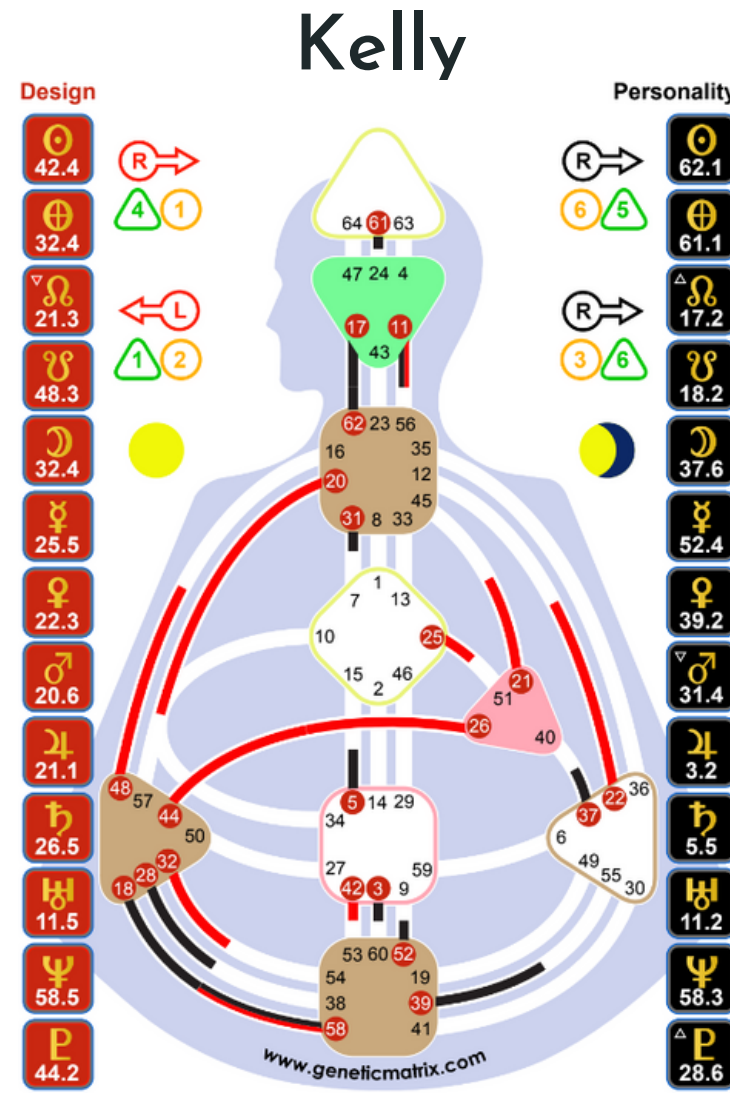

MAJA'S PENTA

Maja
Generator
 Sacral
 5/1

Kelly
Projector
 Splenic
 1/4

Mandy
Manifestor
 Emotional
 2/4

Yara
Manifesting Generator
 Sacral
 2/4

THE BUSINESS TRAITS

MAJA

Administration
 Public Relations
 Oversight
 Planning
 Implementation
 Accounting
 Reliability
 Vision
 Coordination
 Culture
 Capacity
 Commitment

Administration	Public Relations	Oversight
Kelly	Maja	Maja, Mandy
Gap	Mandy, Yara	Gap
Planning	Implementation	Accounting
Reliability	Vision	Coordination
Yara	Maja	Mandy, Yara
Kelly, Yara	Gap	Gap
Culture	Capacity	Commitment

PENTA - FEAR GATES

Spleen

- Maja (D) - 28, 44, 50
- Kelly (D)- 18, 28, 32, 44, 48
- Mandy (U)- 44, 50
- Yara (D)- 48

Solar Plexus

- Maja (U)- 30, 37
- Kelly (U)- 22, 37
- Mandy (D)- 6, 36, 55
- Yara (U)- 6, 30

Ajna

- Maja (U)- 11
- Kelly (U)- 11, 17
- Mandy (D)- 11
- Yara (U)- 4, 24