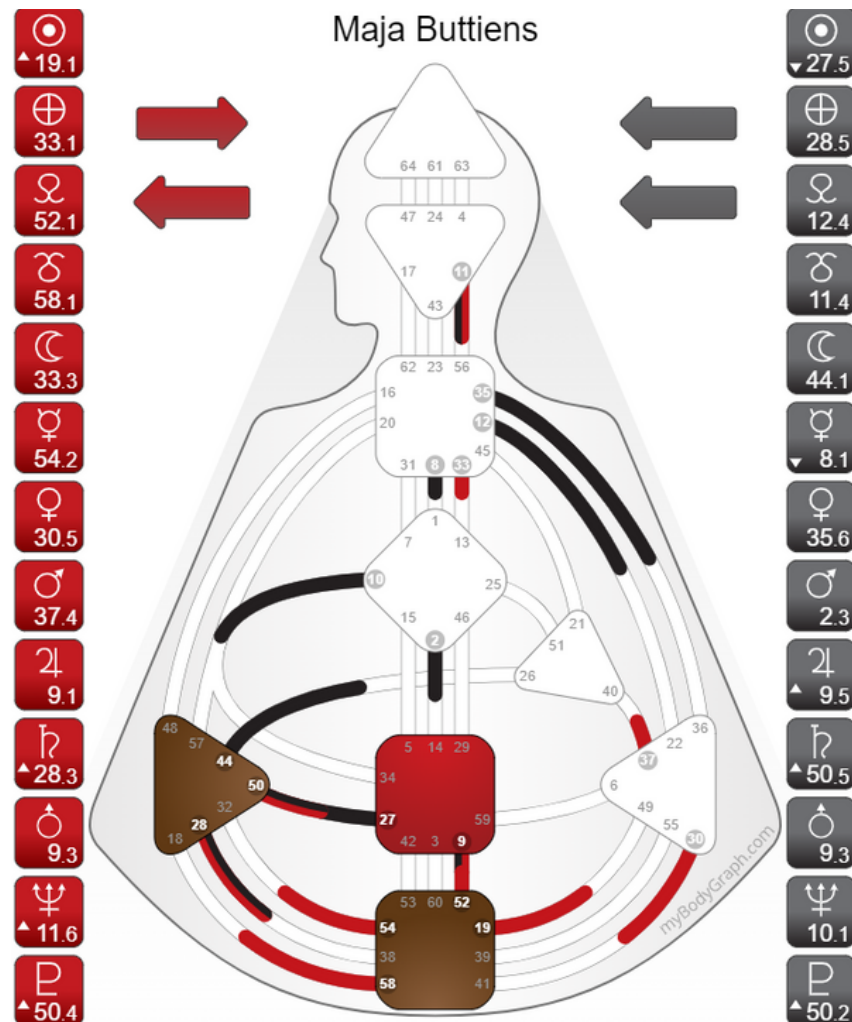

MAJA'S PENTA

Maja
Generator
 Sacral
 5/1

Kelly
Projector
 Splenic
 1/4

Mandy
Manifestor
 Emotional
 2/4

Yara
Manifesting Generator
 Sacral
 2/4

THE BUSINESS TRAITS

MAJA

Administration
 Public Relations
 Oversight
 Planning
 Implementation
 Accounting
 Reliability
 Vision
 Coordination
 Culture
 Capacity
 Commitment

Administration	Public Relations	Oversight
Kelly	Maja	Maja, Mandy
Gap	Mandy, Yara	Gap
Planning	Implementation	Accounting
Reliability	Vision	Coordination
Yara	Maja	Mandy, Yara
Kelly, Yara	Gap	Gap
Culture	Capacity	Commitment

PENTA - FEAR GATES

Spleen

- Maja (D) - 28, 44, 50
- Kelly (D)- 18, 28, 32, 44, 48
- Mandy (U)- 44, 50
- Yara (D)- 48

Solar Plexus

- Maja (U)- 30, 37
- Kelly (U)- 22, 37
- Mandy (D)- 6, 36, 55
- Yara (U)- 6, 30

Ajna

- Maja (U)- 11
- Kelly (U)- 11, 17
- Mandy (D)- 11
- Yara (U)- 4, 24