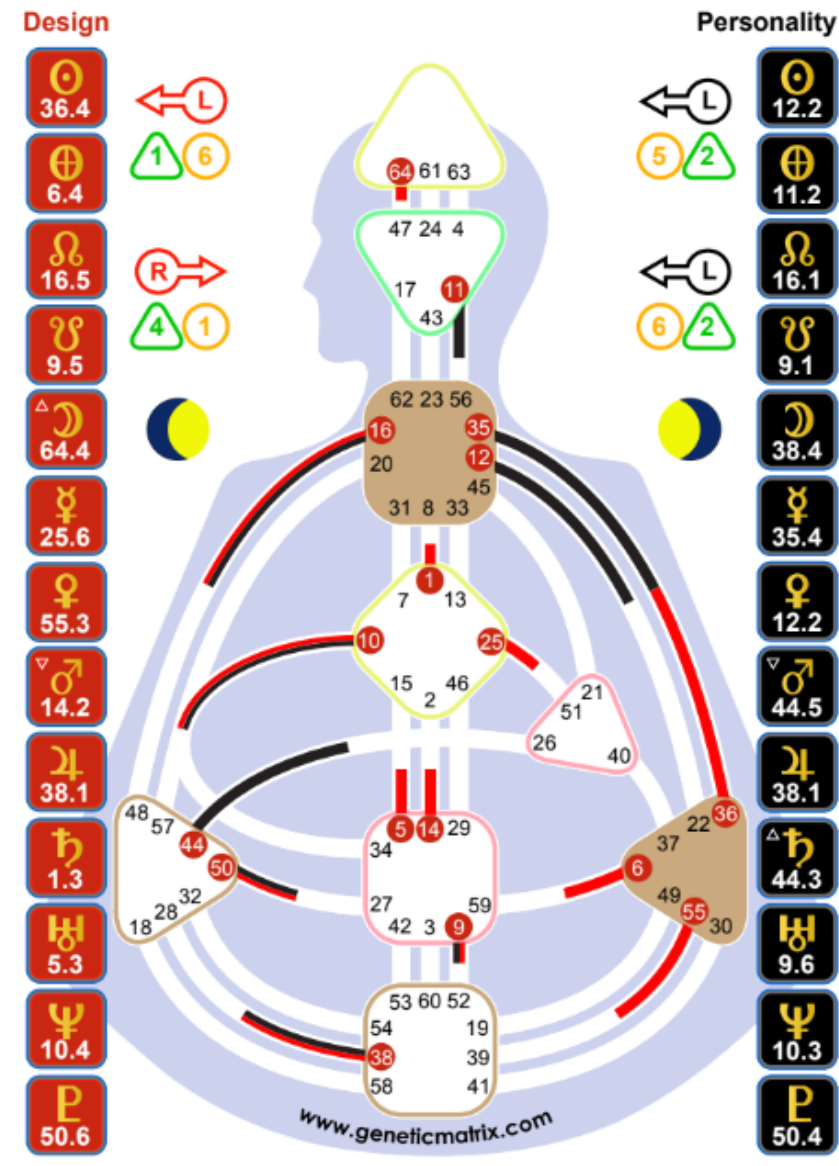

MAJA'S PENTA

Maja
Generator
 Sacral
 5/1

Kelly
Projector
 Splenic
 1/4

Mandy
Manifestor
 Emotional
 2/4

Yara
Manifesting Generator
 Sacral
 2/4

THE BUSINESS TRAITS

MAJA

Administration
 Public Relations
 Oversight
 Planning
 Implementation
 Accounting
 Reliability
 Vision
 Coordination
 Culture
 Capacity
 Commitment

Administration	Public Relations	Oversight
Kelly	Maja	Maja, Mandy
Gap	Mandy, Yara	Gap
Planning	Implementation	Accounting
Reliability	Vision	Coordination
Yara	Maja	Mandy, Yara
Kelly, Yara	Gap	Gap
Culture	Capacity	Commitment

PENTA - FEAR GATES

Spleen

- Maja (D) - 28, 44, 50
- Kelly (D)- 18, 28, 32, 44, 48
- Mandy (U)- 44, 50
- Yara (D)- 48

Solar Plexus

- Maja (U)- 30, 37
- Kelly (U)- 22, 37
- Mandy (D)- 6, 36, 55
- Yara (U)- 6, 30

Ajna

- Maja (U)- 11
- Kelly (U)- 11, 17
- Mandy (D)- 11
- Yara (U)- 4, 24