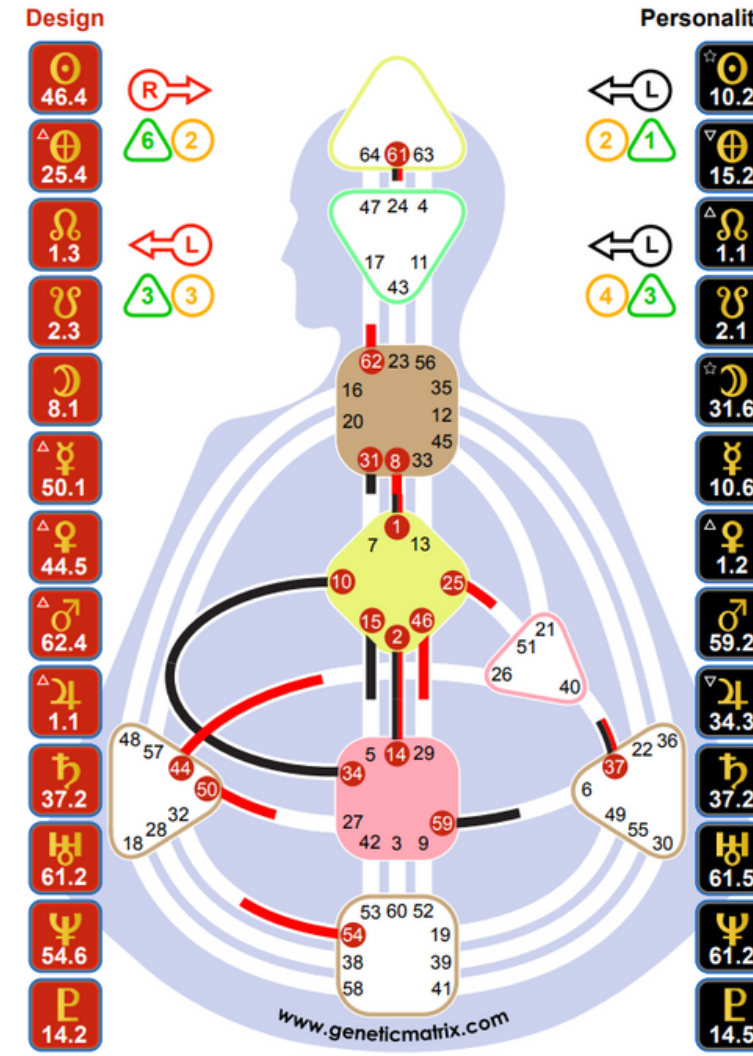

# KAJANA'S PENTA

**Kajana**  
Projector  
Emotional  
4/6 Profile

**Sarah**  
Manifesting Generator  
Sacral  
6/2 Profile

**Hope**  
Manifesting Generator  
Sacral  
2/4 Profile

**Kapua**  
Generator  
Emotional  
3/5 Profile

## Spleen

- Kajana (U) - 18, 48
- Sarah (D)- 28, 48
- Hope (U)- 44,50
- Kapua (D)- 28, 44, 50

## Solar Plexus

- Kajana (D)- 22, 49, 55
- Sarah (U)- none
- Hope (U)- 37
- Kapua (D)- 36, 49, 55

## Ajna

- Kajana (D)- 4, 11, 43
- Sarah (U)- 17, 24, 43
- Hope (U)- none
- Kapua (U)- 4, 24