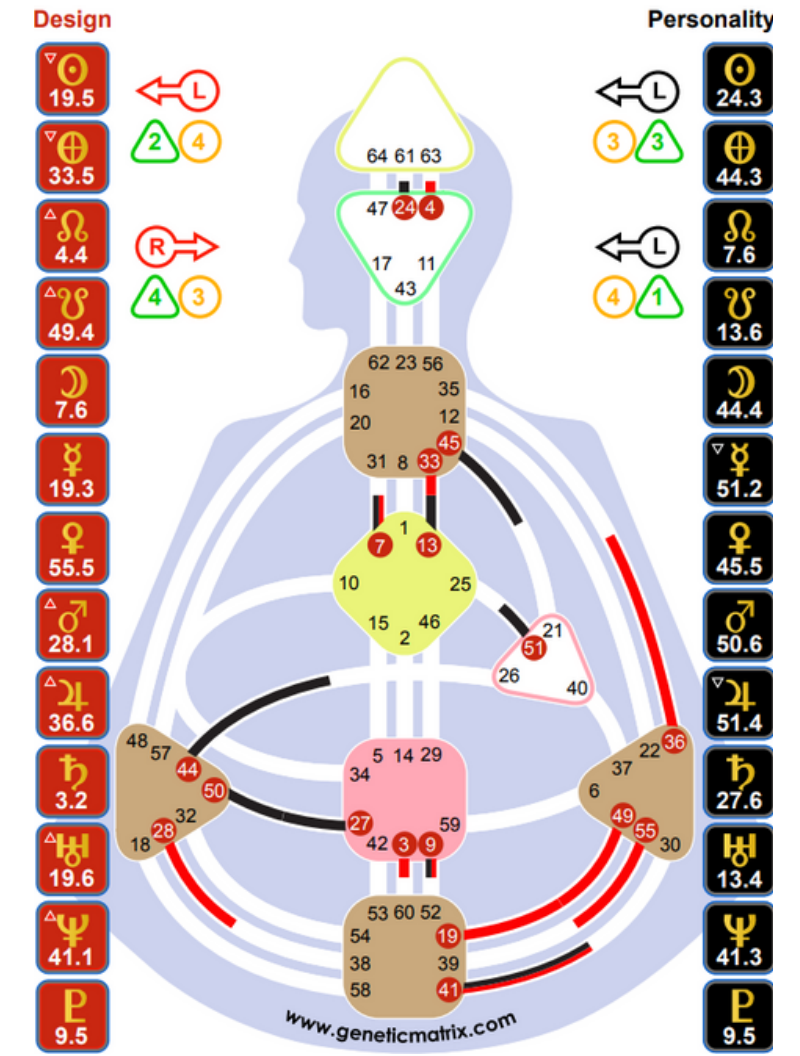

# KAJANA'S PENTA

**Kajana**  
Projector  
Emotional  
4/6 Profile

**Sarah**  
Manifesting Generator  
Sacral  
6/2 Profile

**Hope**  
Manifesting Generator  
Sacral  
2/4 Profile

**Kapua**  
Generator  
Emotional  
3/5 Profile

## Spleen

- Kajana (U) - 18, 48
- Sarah (D)- 28, 48
- Hope (U)- 44,50
- Kapua (D)- 28, 44, 50

## Solar Plexus

- Kajana (D)- 22, 49, 55
- Sarah (U)- none
- Hope (U)- 37
- Kapua (D)- 36, 49, 55

## Ajna

- Kajana (D)- 4, 11, 43
- Sarah (U)- 17, 24, 43
- Hope (U)- none
- Kapua (U)- 4, 24