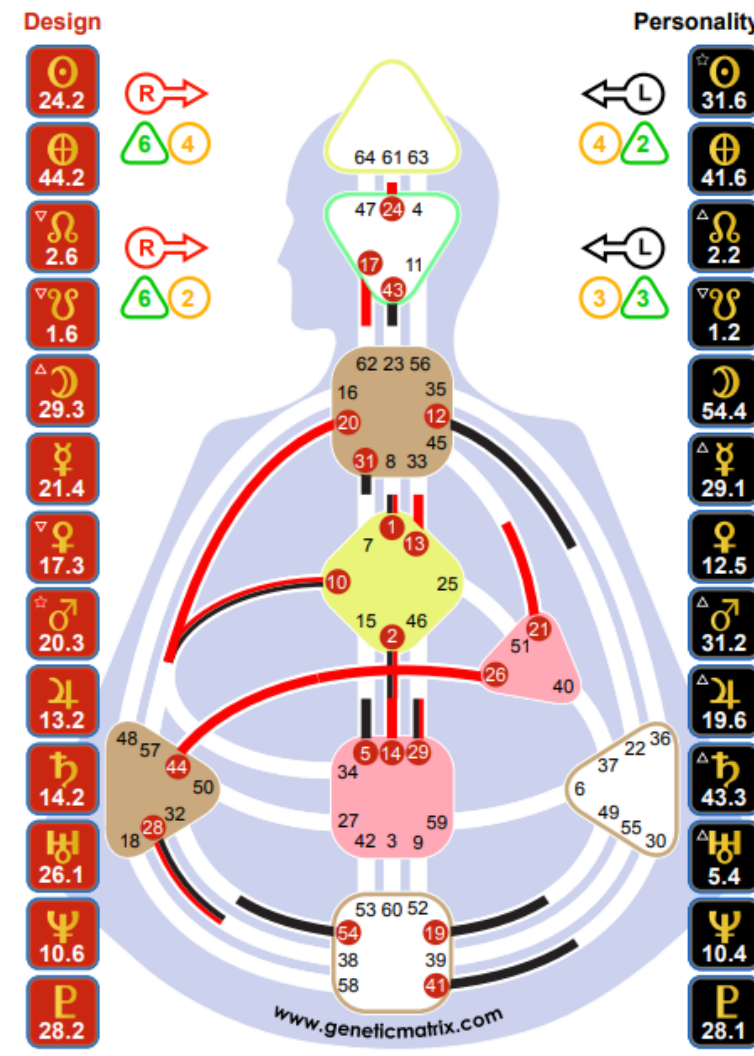

# KAJANA'S PENTA

**Kajana**  
Projector  
Emotional  
4/6 Profile

**Sarah**  
Manifesting Generator  
Sacral  
6/2 Profile

**Hope**  
Manifesting Generator  
Sacral  
2/4 Profile

**Kapua**  
Generator  
Emotional  
3/5 Profile

# THE BUSINESS TRAITS

## Spleen

- Kajana (U) - 18, 48
- Sarah (D)- 28, 48
- Hope (U)- 44,50
- Kapua (D)- 28, 44, 50

## Solar Plexus

- Kajana (D)- 22, 49, 55
- Sarah (U)- none
- Hope (U)- 37
- Kapua (D)- 36, 49, 55