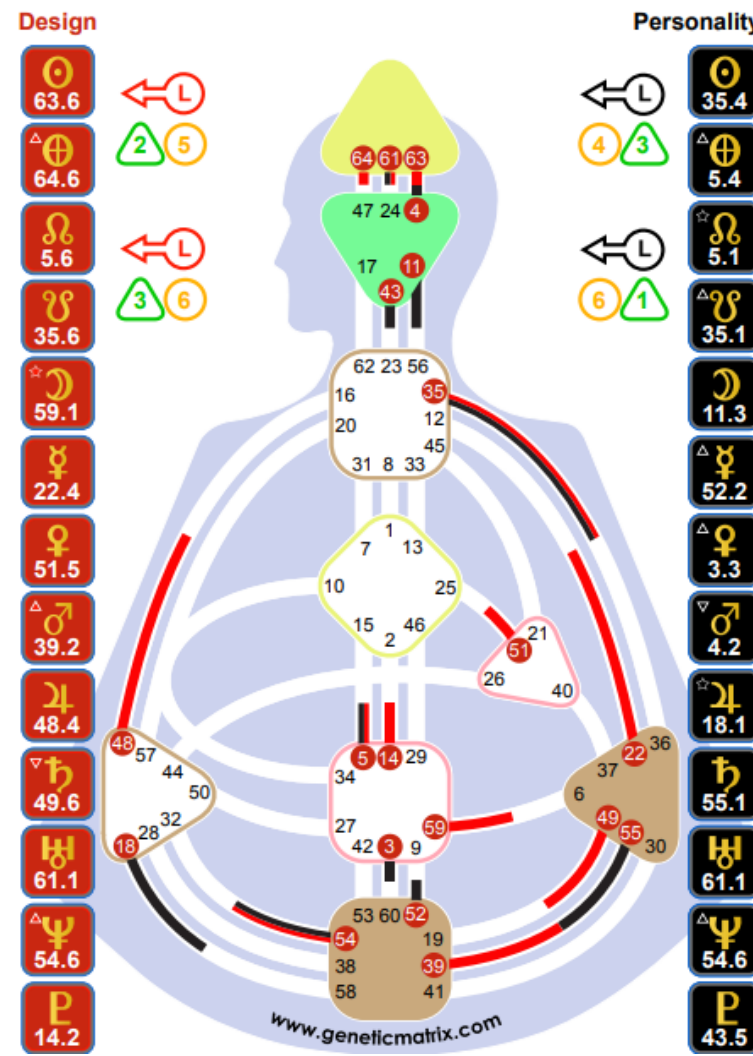

# KAJANA'S PENTA

**Kajana**  
Projector  
Emotional  
4/6 Profile

**Sarah**  
Manifesting Generator  
Sacral  
6/2 Profile

**Hope**  
Manifesting Generator  
Sacral  
2/4 Profile

**Kapua**  
Generator  
Emotional  
3/5 Profile

# THE BUSINESS TRAITS

## Spleen

- Kajana (U) - 18, 48
- Sarah (D)- 28, 48
- Hope (U)- 44,50
- Kapua (D)- 28, 44, 50

## Solar Plexus

- Kajana (D)- 22, 49, 55
- Sarah (U)- none
- Hope (U)- 37
- Kapua (D)- 36, 49, 55