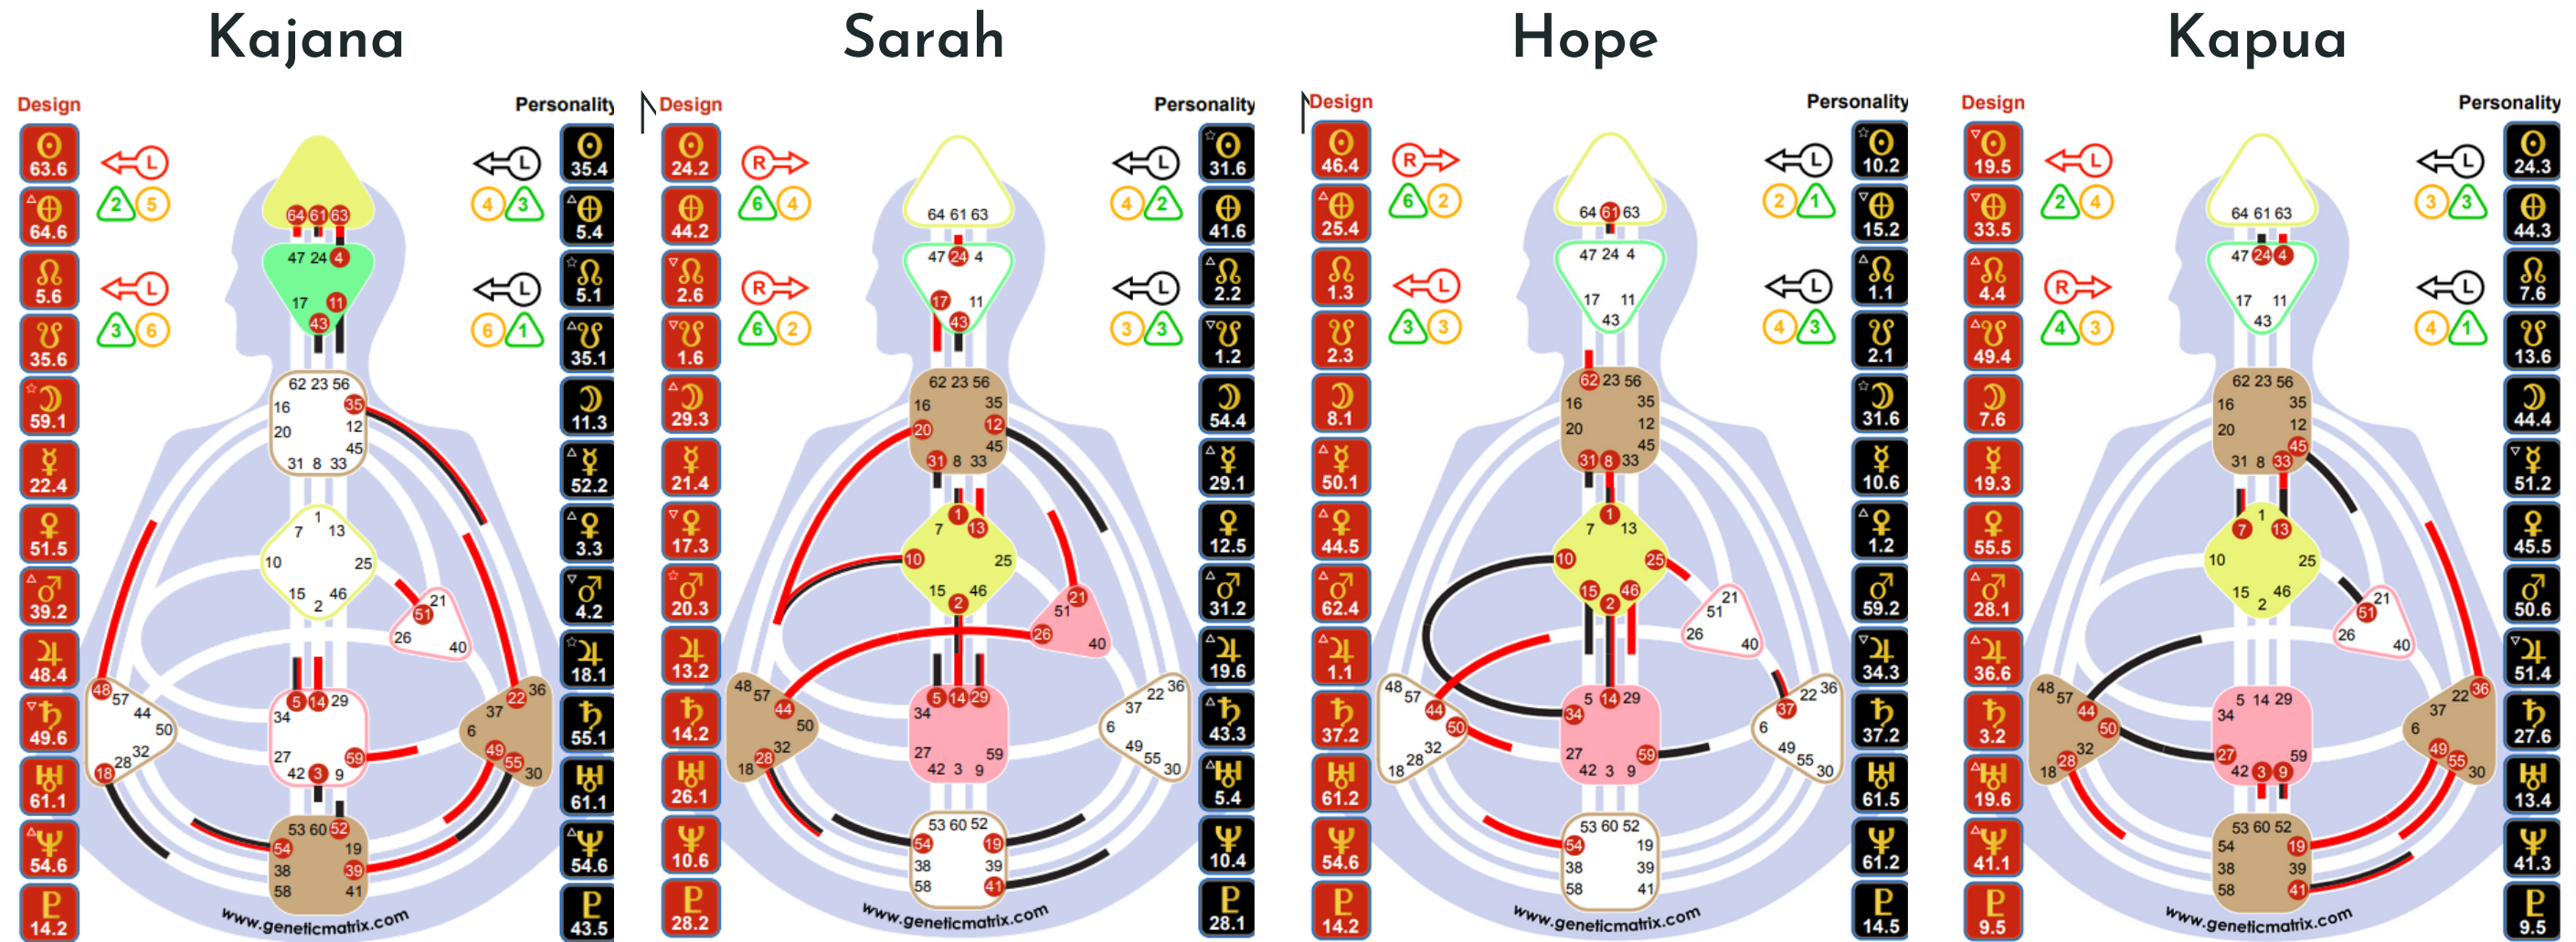

## KAJANA

- Administration
- Public Relations
- Oversight
- Planning
- Implementation
- Accounting
- Reliability
- Vision
- Coordination
- Culture
- Capacity
- Commitment

Administration	Public Relations	Oversight
Sarah Hope	Hope	Kapua
Kapua	Sarah Hope	Sarah Kapua
Planning	Implementation	Accounting
Reliability	Vision	Coordination
Hope	Sarah Hope	Hope
Kajana Sarah	Kajana Sarah Hope	Sarah
Culture	Capacity	Commitment

# KAJANA'S PENTA - FEAR GATES

## Spleen

- Kajana (U) - 18, 48
- Sarah (D)- 28, 48
- Hope (U)- 44,50
- Kapua (D)- 28, 44, 50

## Solar Plexus

- Kajana (D)- 22, 49, 55
- Sarah (U)- none
- Hope (U)- 37
- Kapua (D)- 36, 49, 55