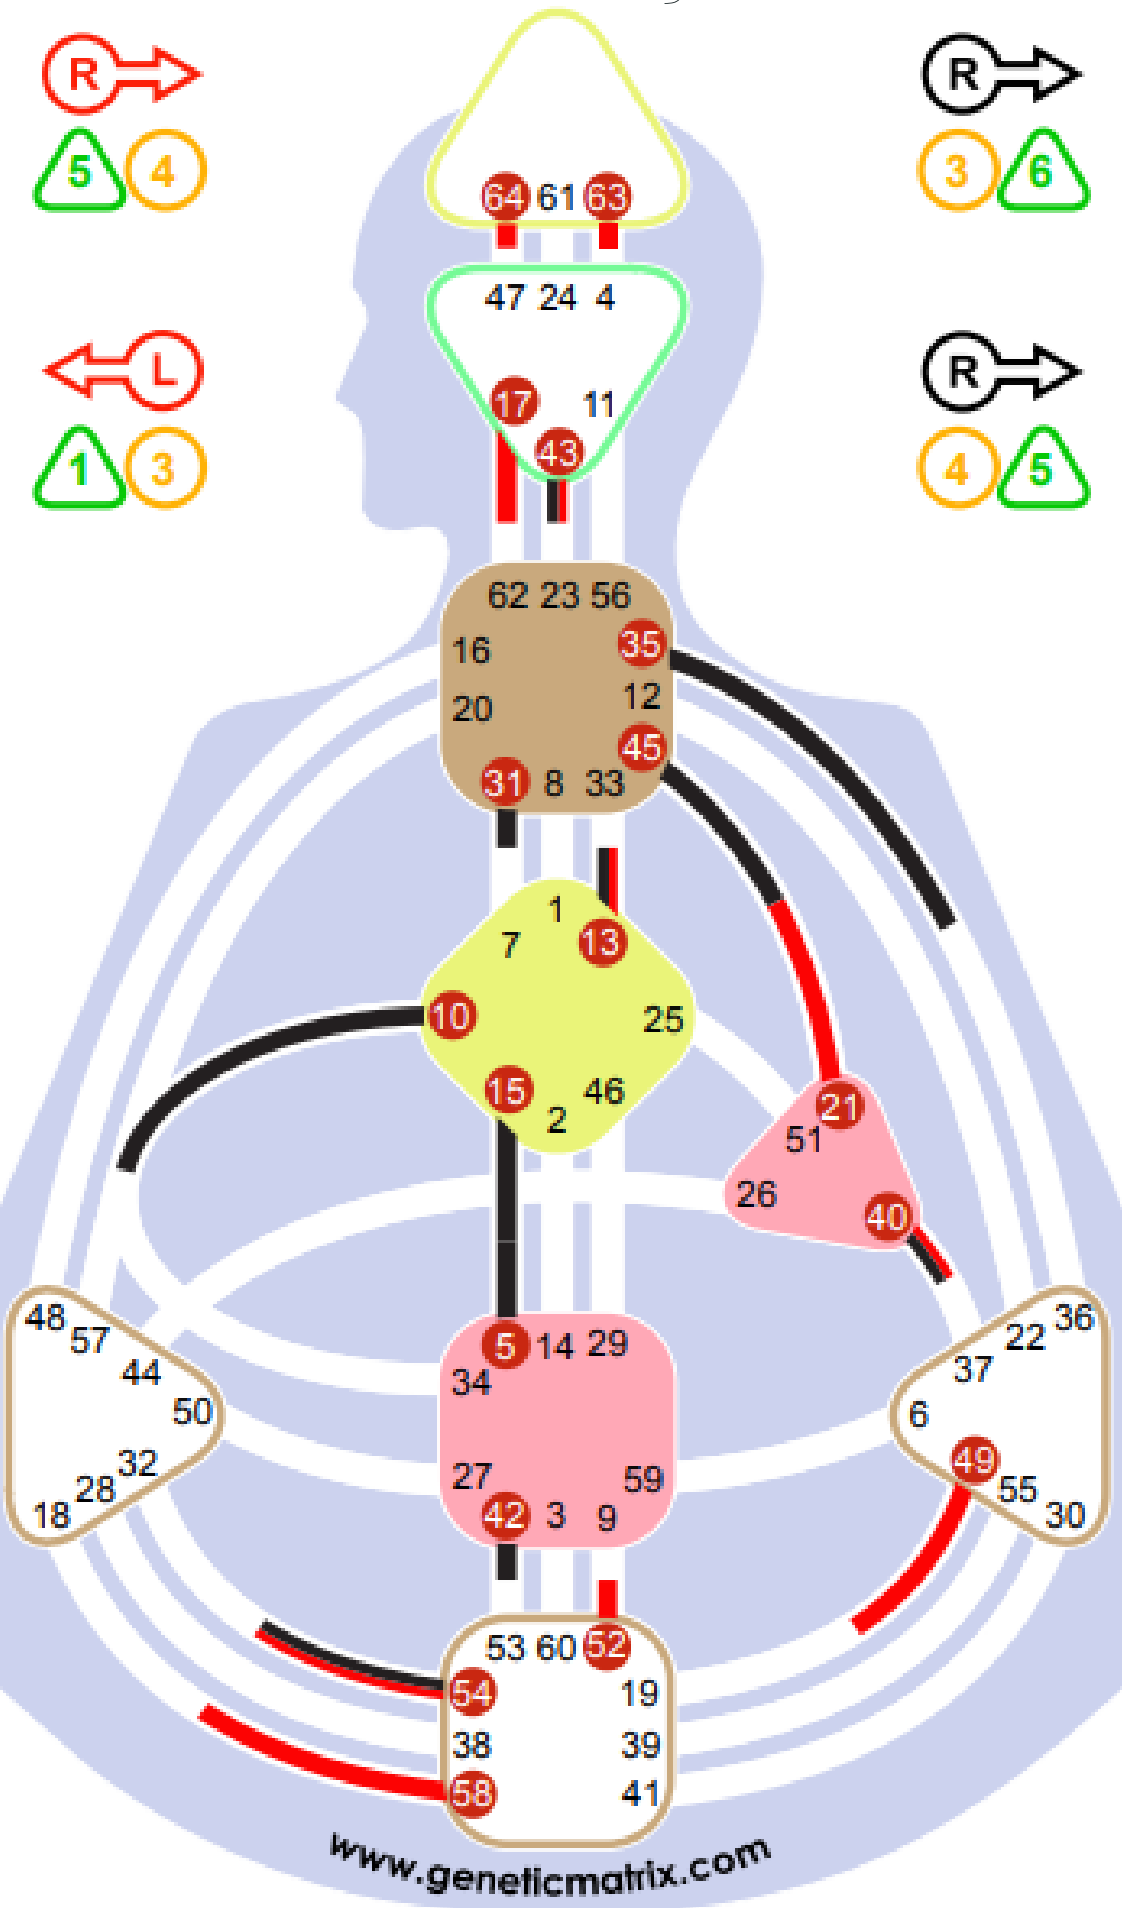

SARAH'S PENTA

Sarah

Manifesting Generator
Sacral
6/2 Profile

Landen

Generator
Sacral
3/5 Profile

Maki

Manifesting Generator
Emotional
3/5 Profile

Chasity

Manifesting Generator
Sacral
4/6 Profile

Kajana

Projector
Emotional
4/6 Profile

Design

24.2 (O) R →
 44.2 (⊕) 6 4
 2.6 (♋) R →
 1.6 (♌) 6 2
 29.3 (♌) R →
 21.4 (♍) R →
 17.3 (♎) R →
 20.3 (♏) R →
 13.2 (♐) R →
 14.2 (♑) R →
 26.1 (♒) R →
 10.6 (♓) R →
 28.2 (♈) R →

41-30 Recognition - Focused Energy

Tribal

(Support)

59-6 Mating - Focused on reproduction/creation

Design

Chastity

Personality

Collective Logic

(Sharing - Predict Future based on patterns)

5-15 Rhythm - Being in the flow

Tribal

(Support)

21-45 Money - A materialist