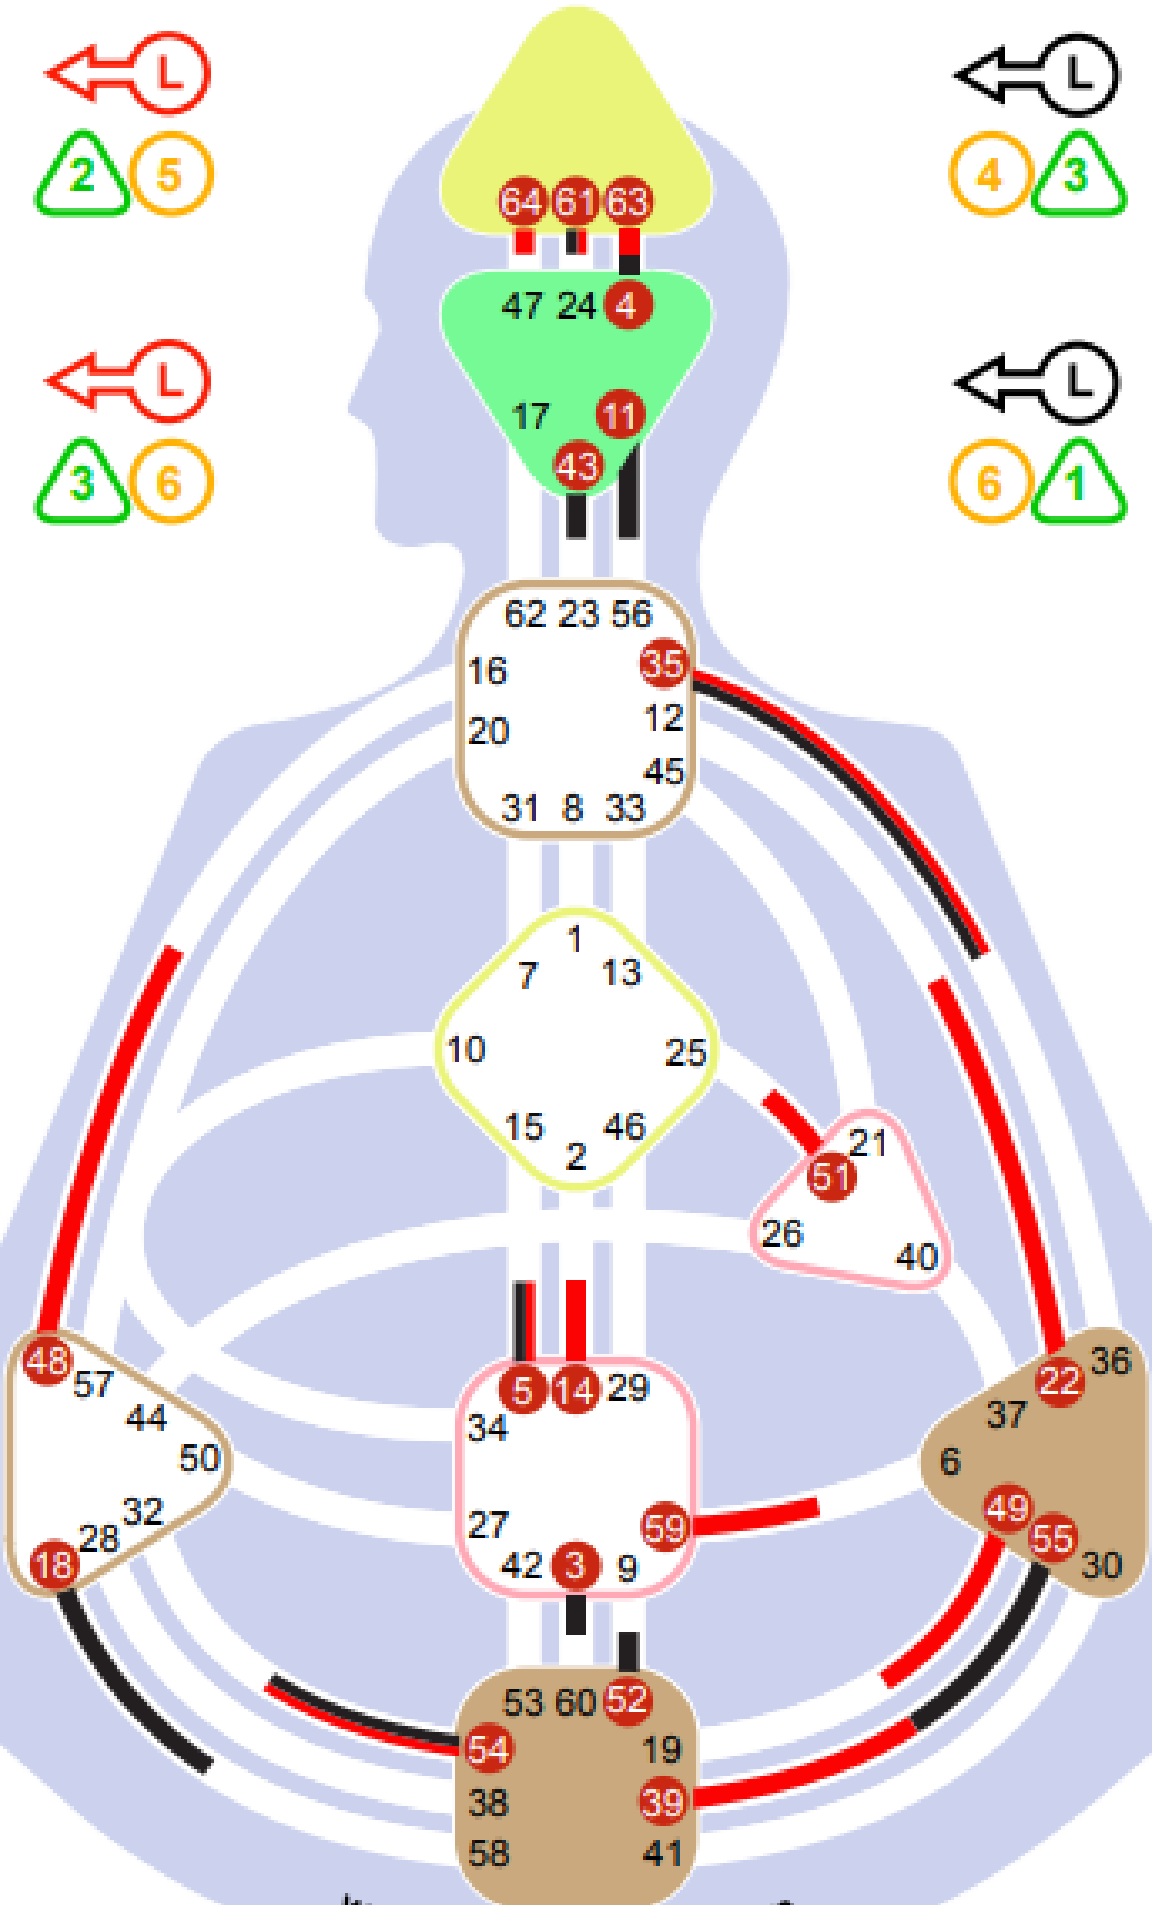

Individual

(Empowerment)

39-55 Emoting - Moodiness

Collective Logic

(Sharing - Predict Future based on patterns)

63-4 Logic - Mental ease mixed with doubt