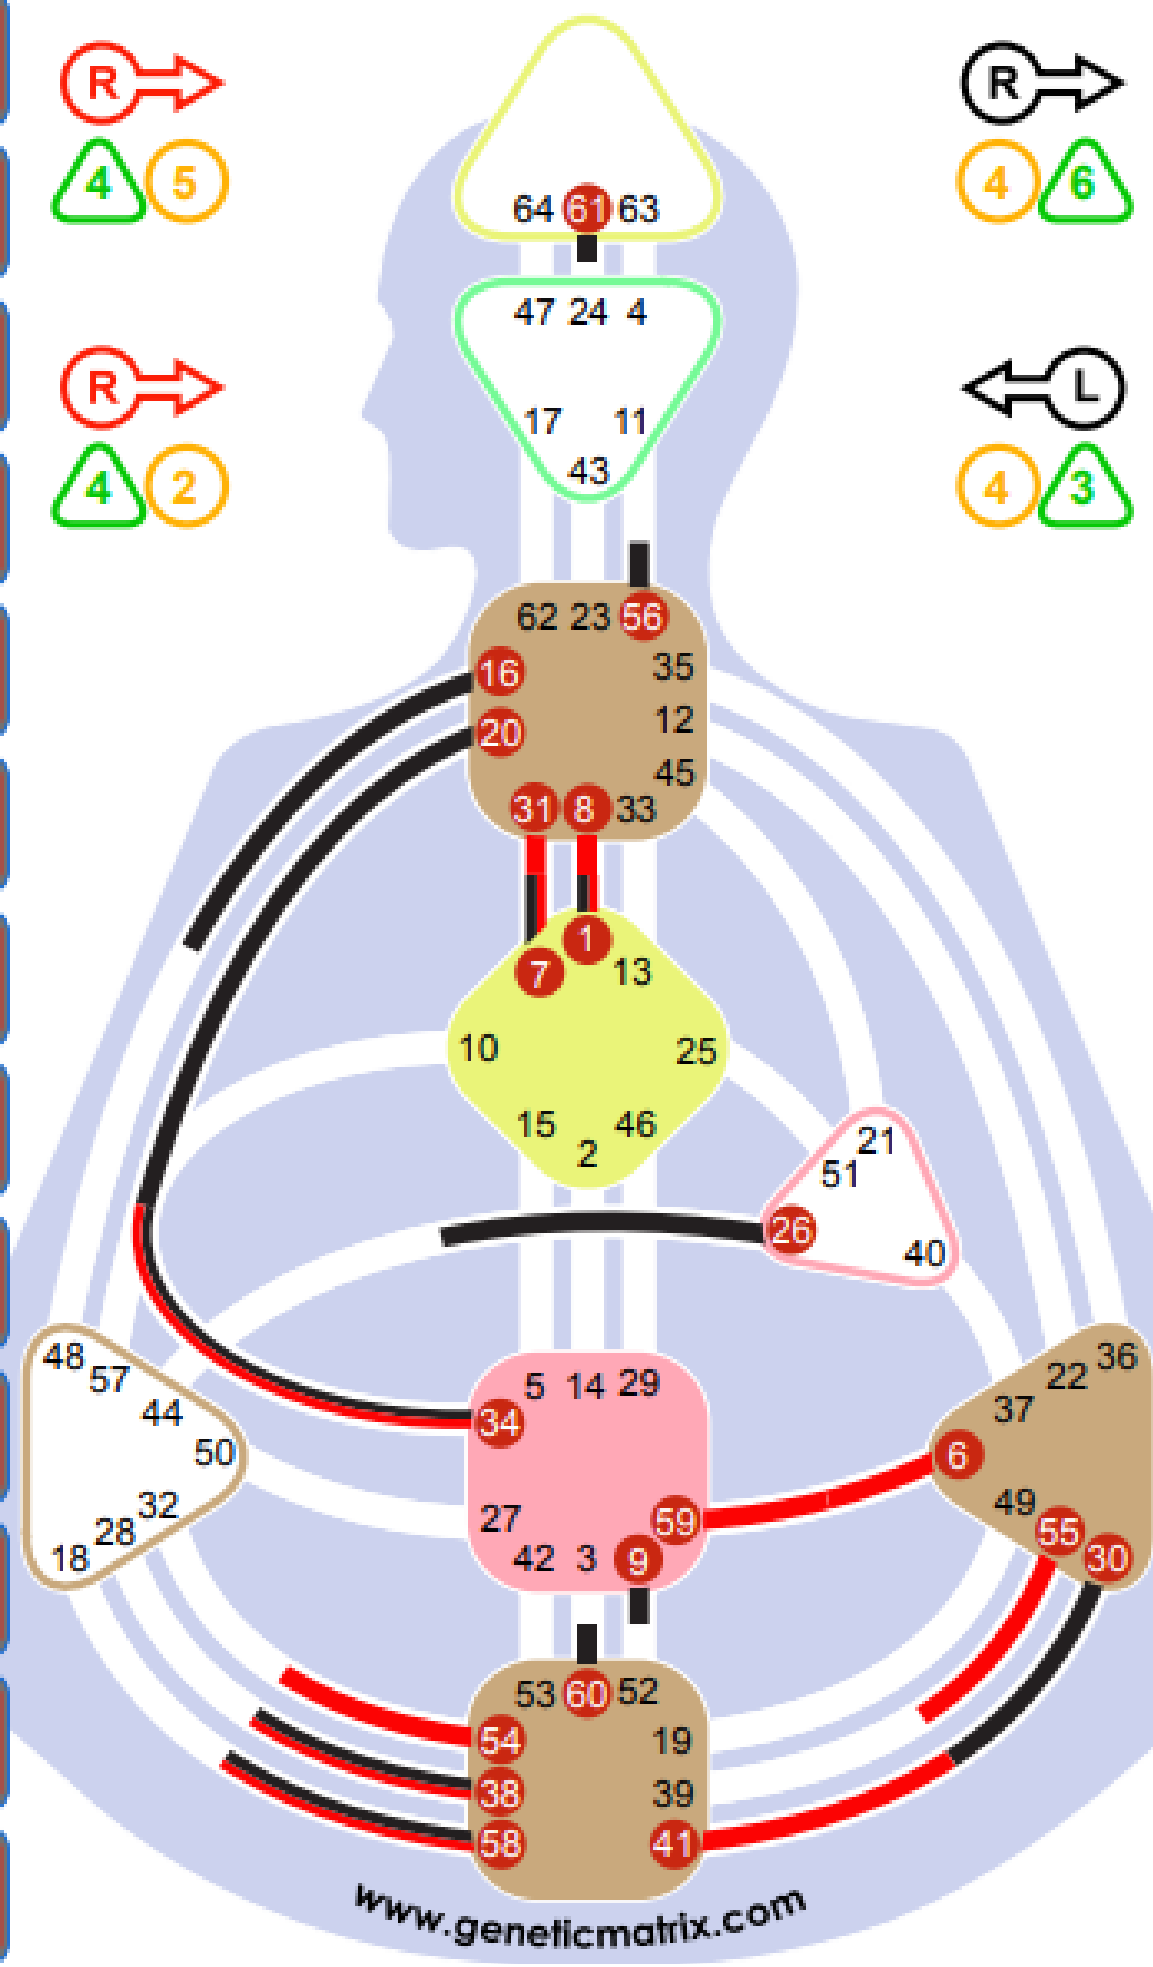

Manifesting Generator
Sacral
4/6 Profile

Kajana

Projector
Emotional
4/6 Profile

Design

24.2 (O) R →
 44.2 (⊕) 6 4
 2.6 (♋) R →
 1.6 (♌) 6 2
 29.3 (♌) R →
 21.4 (♍) R →
 17.3 (♎) R →
 20.3 (♏) R →
 13.2 (♐) R →
 14.2 (♑) R →
 26.1 (♒) R →
 10.6 (♓) R →
 28.2 (♈) R →

Landen

- 
-  
- 
-  

Personality

-   18.3
-    17.3
-   45.2
-    26.2
-  39.2
-  47.2
-  29.3
-  29.6
-  9.1
-  28.2
-  9.1
-  11.5
-  50.3

Collective Logic

(Sharing - Predict Future based on patterns)

52-9 Concentration - Determination

(Sharing - Predict Future based on patterns)

63-4 Logic - Mental ease mixed with doubt

Design

Maki

Personality

Individual

(Empowerment)

1-8 Inspiration - The creative role model