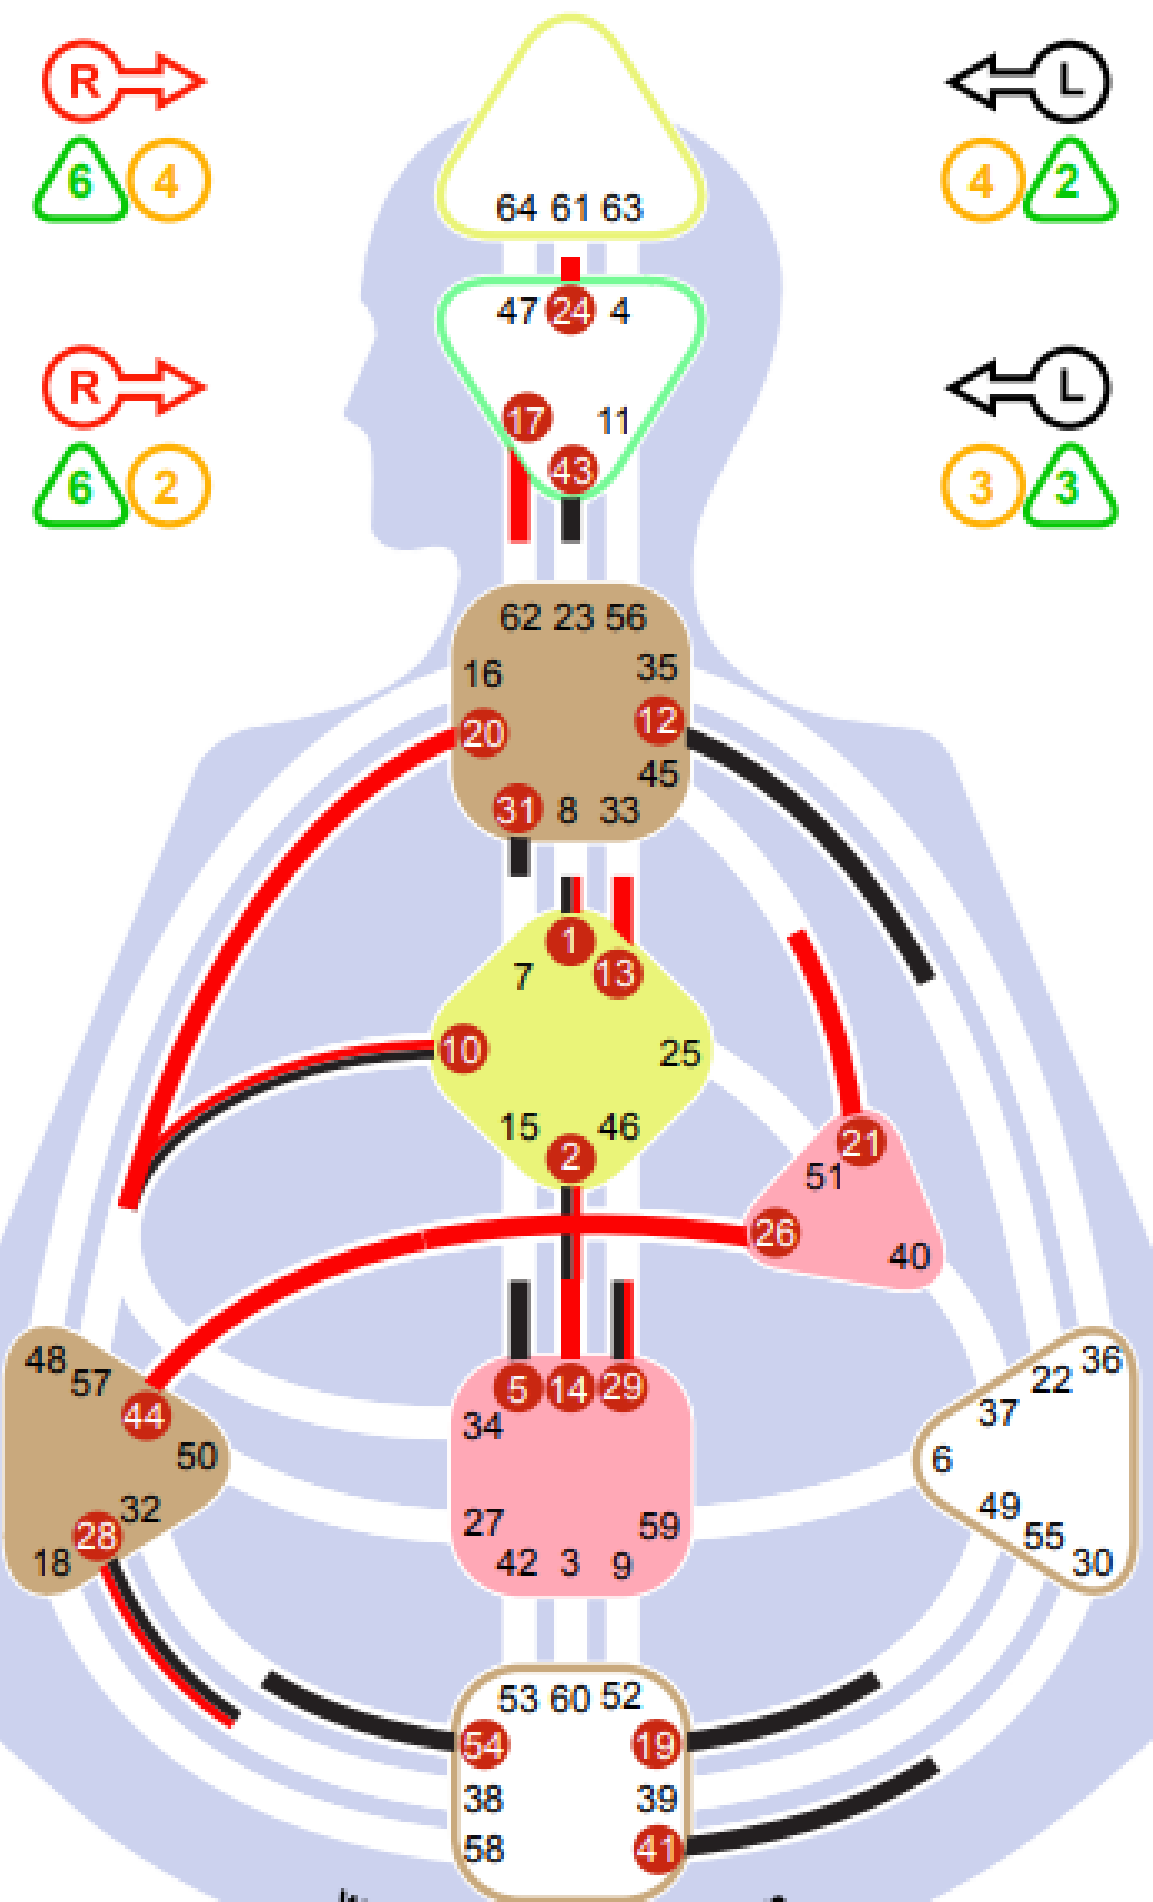

Manifesting Generator
Sacral
4/6 Profile

Kajana

Projector
Emotional
4/6 Profile

Design

24.2 (O) R →
 44.2 (⊕) 6 4
 2.6 (♋) R →
 1.6 (♌) 6 2
 29.3 (♌) R →
 21.4 (♍) R →
 17.3 (♎) R →
 20.3 (♏) R →
 13.2 (♐) R →
 14.2 (♑) R →
 26.1 (♒) R →
 10.6 (♓) R →
 28.2 (♈) R →

Sarah

Personality

← L 31.6 (O)
 4 2 (⊕)
 ← L 2.2 (♋)
 3 3 (♌)
 54.4 (♌)
 29.1 (♍)
 12.5 (♎)
 31.2 (♏)
 19.6 (♐)
 43.3 (♑)
 5.4 (♒)
 10.4 (♓)
 28.1 (♈)

Individual

(Empowerment)

14-2 Beat - The keeper of the keys

Integration

(Self-Empowerment)

10-20 Awakening - Commitment to higher principles

Tribal

(Support)

44-26 Surrender - A transmitter

Design

-  52.5
-  58.5
-  12.3
-  11.3
-  37.3
-  12.6
-  4.5
-  15.3
-  34.3
-  50.2
-  9.1
-  11.6
-  50.1

Landen

- 
-  
- 
-  

Personality

-   18.3
-    17.3
-   45.2
-    26.2
-  39.2
-  47.2
-  29.3
-  29.6
-  9.1
-  28.2
-  9.1
-  11.5
-  50.3

Collective Logic

(Sharing - Predict Future based on patterns)

52-9 Concentration - Determination