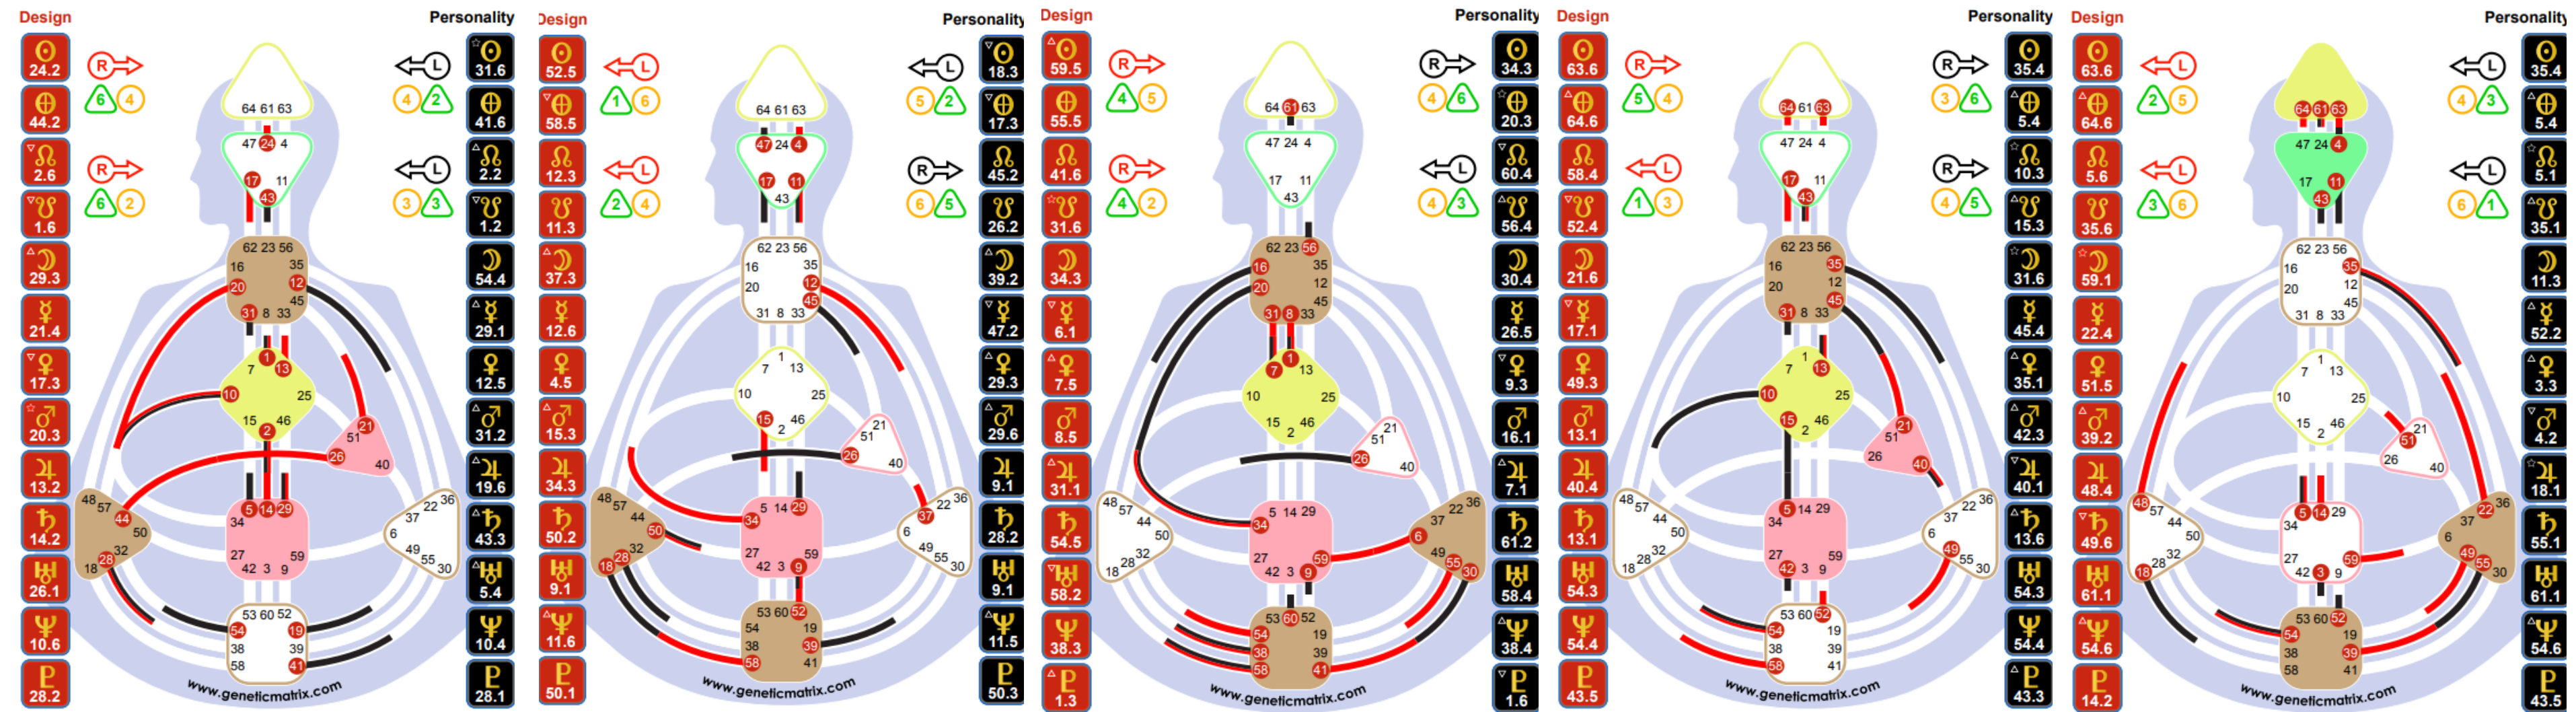

SARAH'S PENTA

Sarah

Manifesting Generator
Sacral
6/2 Profile

Landen

Generator
Sacral
3/5 Profile

Maki

Manifesting Generator
Emotional
3/5 Profile

Chasity

Integration

(Self-Empowerment)

10-20 Awakening - Commitment to higher principles

Tribal

(Support)

44-26 Surrender - A transmitter

Design

-  52.5
-  58.5
-  12.3
-  11.3
-  37.3
-  12.6
-  4.5
-  15.3
-  34.3
-  50.2
-  9.1
-  11.6
-  50.1

Integration

(Self-Empowerment)

34-20 Charisma - Where awareness becomes deed

Collective Logic

(Sharing - Predict Future based on patterns)

7-31 The Alpha - Leadership

Collective Abstract

(Sharing - Insight over time, Connecting the dots)

(Sharing - Predict Future based on patterns)

5-15 Rhythm - Being in the flow

Tribal

(Support)

21-45 Money - A materialist