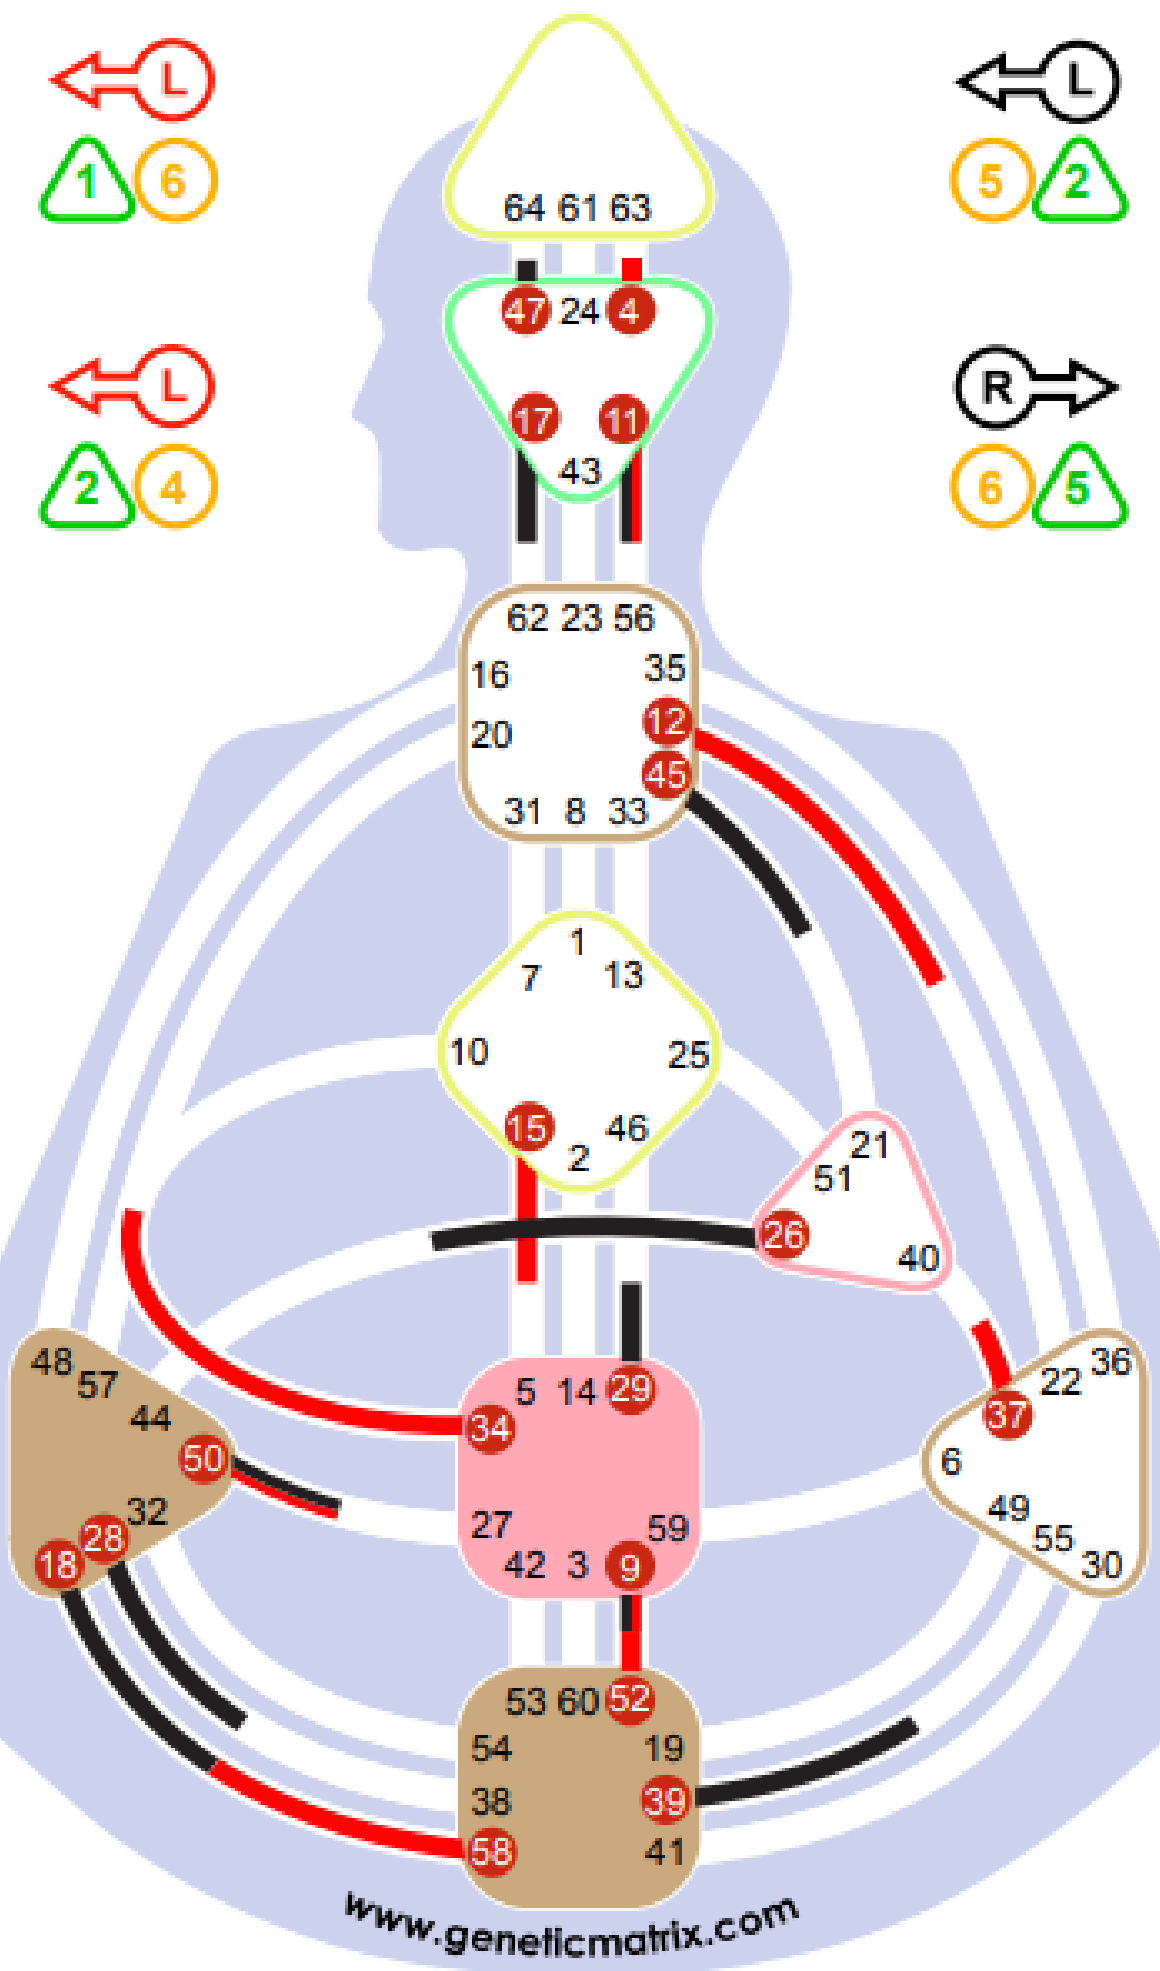

Design

- 52.5
- 58.5
- 12.3
- 11.3
- 37.3
- 12.6
- 4.5
- 15.3
- 34.3
- 50.2
- 9.1
- 11.6
- 50.1

Landen

Personality

- 18.3
- 17.3
- 45.2
- 26.2
- 39.2
- 47.2
- 29.3
- 29.6
- 9.1
- 28.2
- 9.1
- 11.5
- 50.3

Collective Logic

(Sharing - Predict Future based on patterns)

52-9 Concentration - Determination

58-18 Judgement - Insatiability