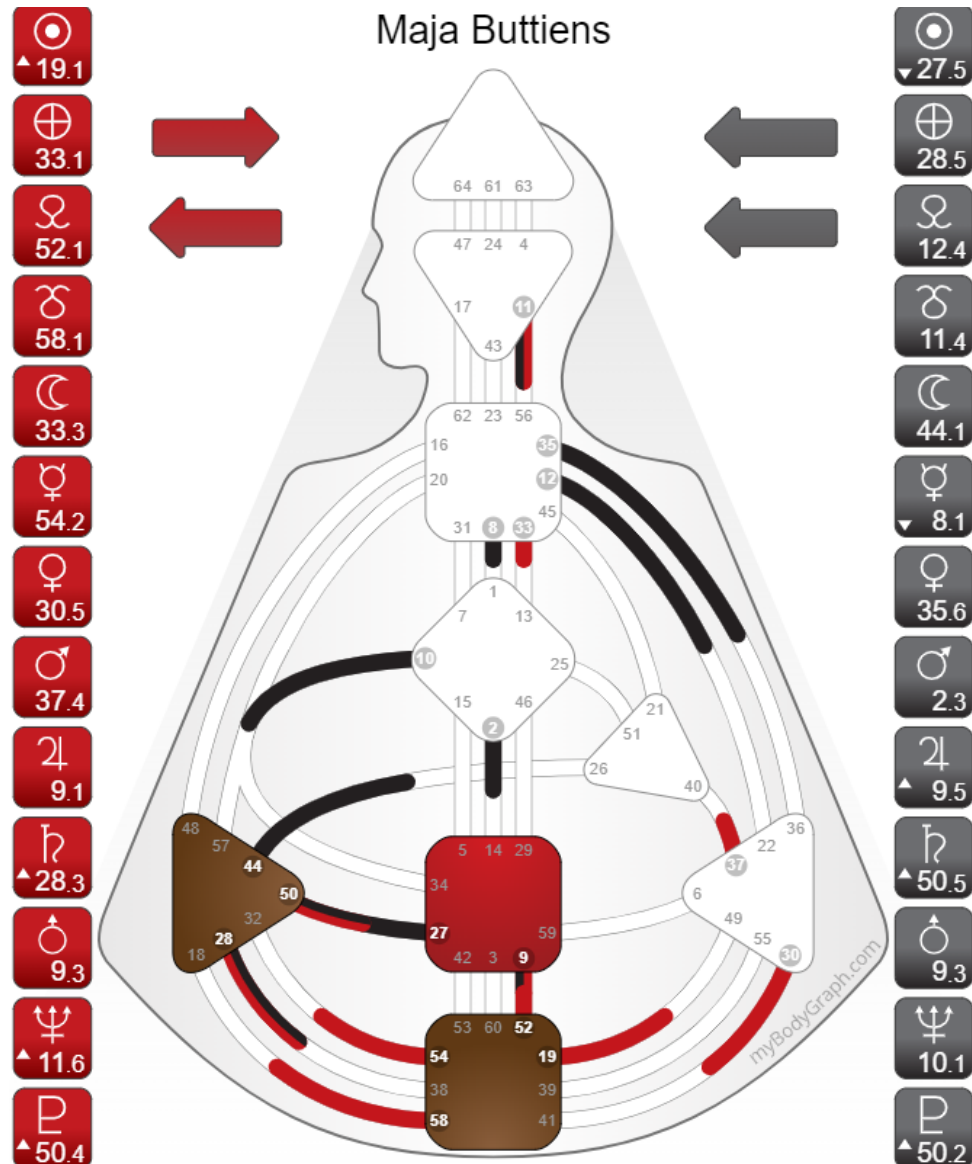

MAJA'S PENTA

Maja
Generator
Sacral
5/1

Kelly
Manifestor
Sacral
1/4

Mandy
Projector
Emotional
2/4

Yara
Manifesting Generator
Sacral
2/4

Maja Buttiens

- ☉ 27.5
- ⊕ 28.5
- ♊ 12.4
- ♋ 11.4
- ☾ 44.1
- ♀ 8.1
- ♁ 35.6
- ♂ 2.3
- ♌ 9.5
- ♍ 50.5
- ♎ 9.3
- ♏ 10.1
- ♐ 50.2

Collective Logic
 (Sharing - Predict Future based on patterns)
 52-9 Concentration - Determination
 Tribal
 (Support)
 27-50 Preservation - Custodianship

- ☉ 19.1
- ⊕ 33.1
- ♊ 52.1
- ♋ 58.1
- ☾ 33.3
- ♀ 54.2
- ♁ 30.5
- ♂ 37.4
- ♌ 9.1
- ♍ 28.3
- ♎ 9.3
- ♏ 11.6
- ♐ 50.4

Kelly

Design

- 42.4
- 32.4
- 21.3
- 48.3
- 32.4
- 25.5
- 22.3
- 20.6
- 21.1
- 26.5
- 11.5
- 58.5
- 44.2

Personality

- 62.1
- 61.1
- 17.2
- 18.2
- 37.6
- 52.4
- 39.2
- 31.4
- 3.2
- 5.5
- 11.2
- 58.3
- 28.6

- 12.2
- 11.2
- 16.1
- 9.1
- 38.4
- 35.4
- 12.2
- 44.5
- 38.1
- 44.3
- 9.6
- 10.3
- 50.4

Design

- 39.4
- 38.4
- 45.1
- 26.1
- 24.3
- 12.4
- 4.5
- 62.5
- 62.4
- 45.6
- 30.5
- 19.3
- 5.5

Yara

Personality

- 48.2
- 21.2
- 16.6
- 9.6
- 40.6
- 46.1
- 1.2
- 6.1
- 33.6
- 15.1
- 30.1
- 19.1
- 5.5