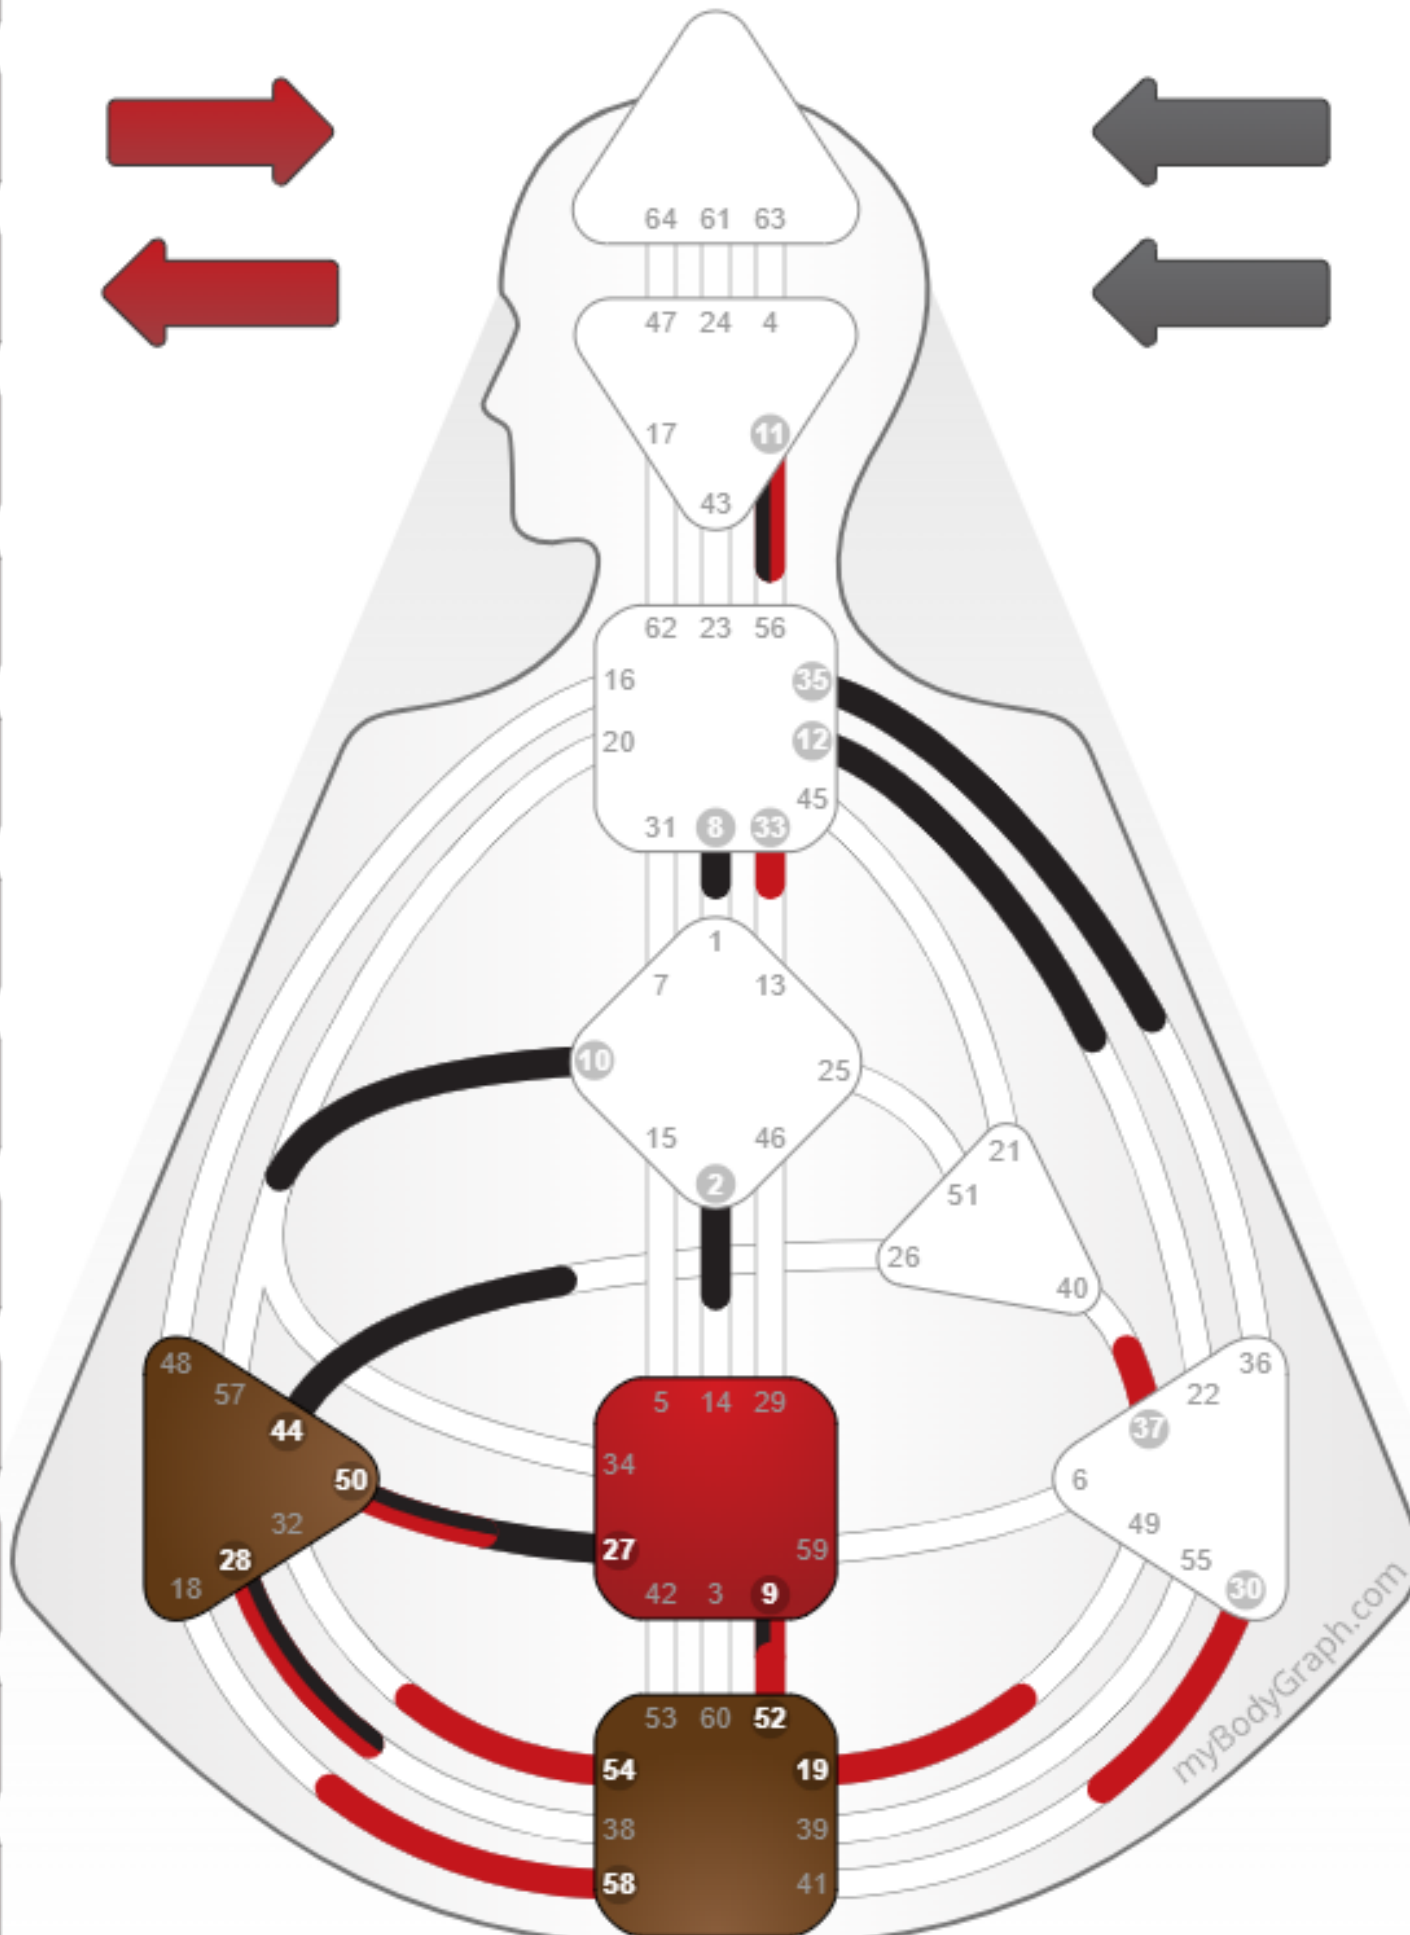

MAJA'S PENTA

Maja
Generator
Sacral
5/1

Kelly
Manifestor
Sacral
1/4

Mandy
Projector
Emotional
2/4

Yara
Manifesting Generator
Sacral
2/4

Maja Buttiens

- ☉ 27.5
- ⊕ 28.5
- ♊ 12.4
- ♋ 11.4
- ☾ 44.1
- ♀ 8.1
- ♁ 35.6
- ♂ 2.3
- ♌ 9.5
- ♍ 50.5
- ♎ 9.3
- ♏ 10.1
- ♐ 50.2

Collective Logic
 (Sharing - Predict Future based on patterns)
 52-9 Concentration - Determination
 Tribal
 (Support)
 27-50 Preservation - Custodianship

- ☉ 19.1
- ⊕ 33.1
- ♊ 52.1
- ♋ 58.1
- ☾ 33.3
- ♀ 54.2
- ♁ 30.5
- ♂ 37.4
- ♌ 9.1
- ♍ 28.3
- ♎ 9.3
- ♏ 11.6
- ♐ 50.4

Kelly

Design

- 42.4
- 32.4
- 21.3
- 48.3
- 32.4
- 25.5
- 22.3
- 20.6
- 21.1
- 26.5
- 11.5
- 58.5
- 44.2

Personality

- 62.1
- 61.1
- 17.2
- 18.2
- 37.6
- 52.4
- 39.2
- 31.4
- 3.2
- 5.5
- 11.2
- 58.3
- 28.6

Collective Logic

(Sharing - Predict Future based on patterns)
 58-18 Judgement - Insatiability
 17-62 Acceptance - An organizational being

Tribal
 (Support)

44-26 Surrender - A transmitter

Mandy

Personality