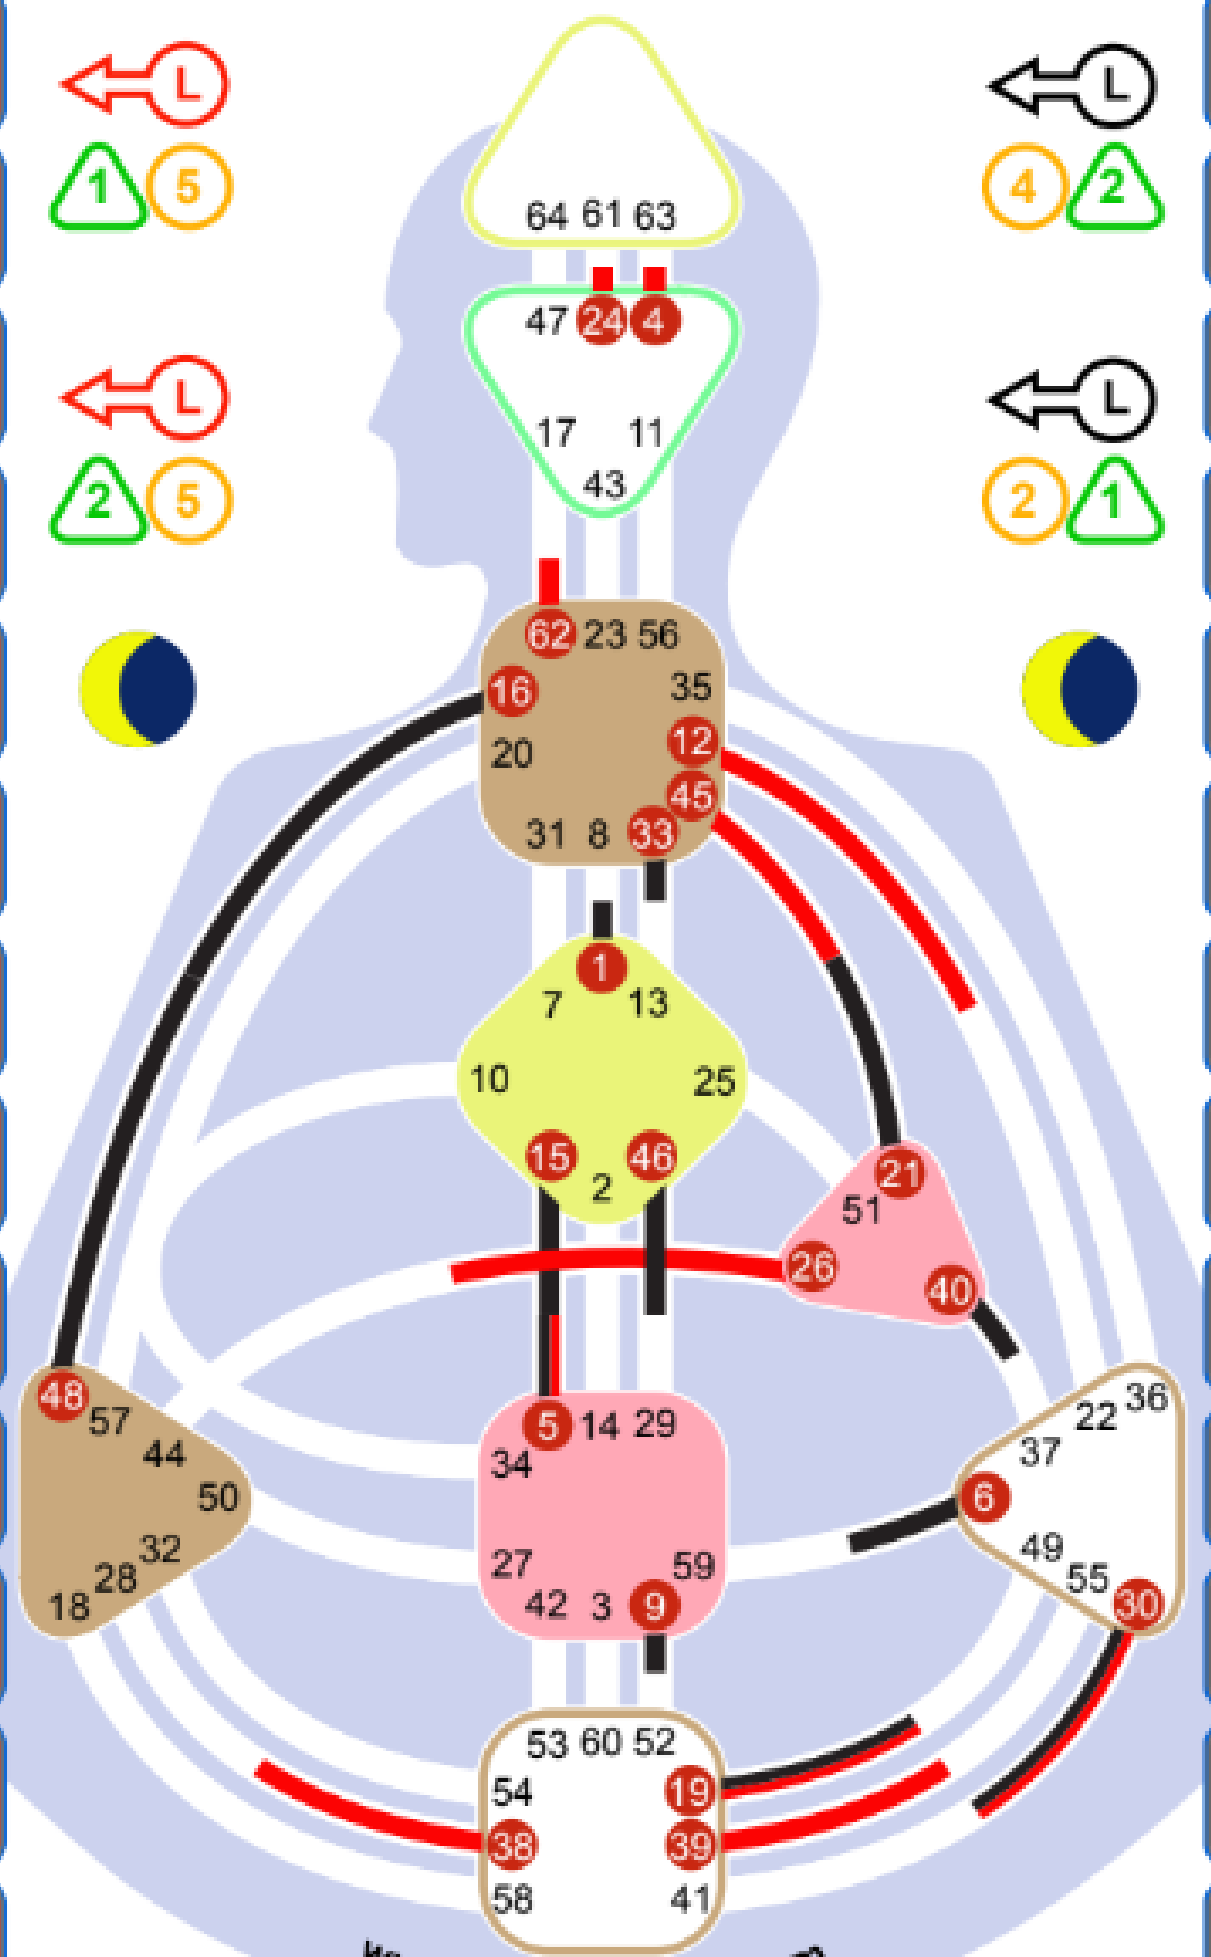

Kelly

Design

- 42.4
- 32.4
- 21.3
- 48.3
- 32.4
- 25.5
- 22.3
- 20.6
- 21.1
- 26.5
- 11.5
- 58.5
- 44.2

Personality

- 62.1
- 61.1
- 17.2
- 18.2
- 37.6
- 52.4
- 39.2
- 31.4
- 3.2
- 5.5
- 11.2
- 58.3
- 28.6

Collective Logic

(Sharing - Predict Future based on patterns)
 58-18 Judgement - Insatiability
 17-62 Acceptance - An organizational being

Tribal
 (Support)

44-26 Surrender - A transmitter

Mandy

Personality

Collective Abstract

(Sharing - Insight over time, Connecting the dots)

36-35 Transitoriness - A "Jack of all trades"

Design

- 36.4
- 6.4
- 16.5
- 9.5
- 64.4
- 25.6
- 55.3
- 14.2
- 38.1
- 1.3
- 5.3
- 10.4
- 50.6

- 12.2
- 11.2
- 16.1
- 9.1
- 38.4
- 35.4
- 12.2
- 44.5
- 38.1
- 44.3
- 9.6
- 10.3
- 50.4

Design

- 39.4
- 38.4
- 45.1
- 26.1
- 24.3
- 12.4
- 4.5
- 62.5
- 62.4
- 45.6
- 30.5
- 19.3
- 5.5

Yara

Personality

- 48.2
- 21.2
- 16.6
- 9.6
- 40.6
- 46.1
- 1.2
- 6.1
- 33.6
- 15.1
- 30.1
- 19.1
- 5.5