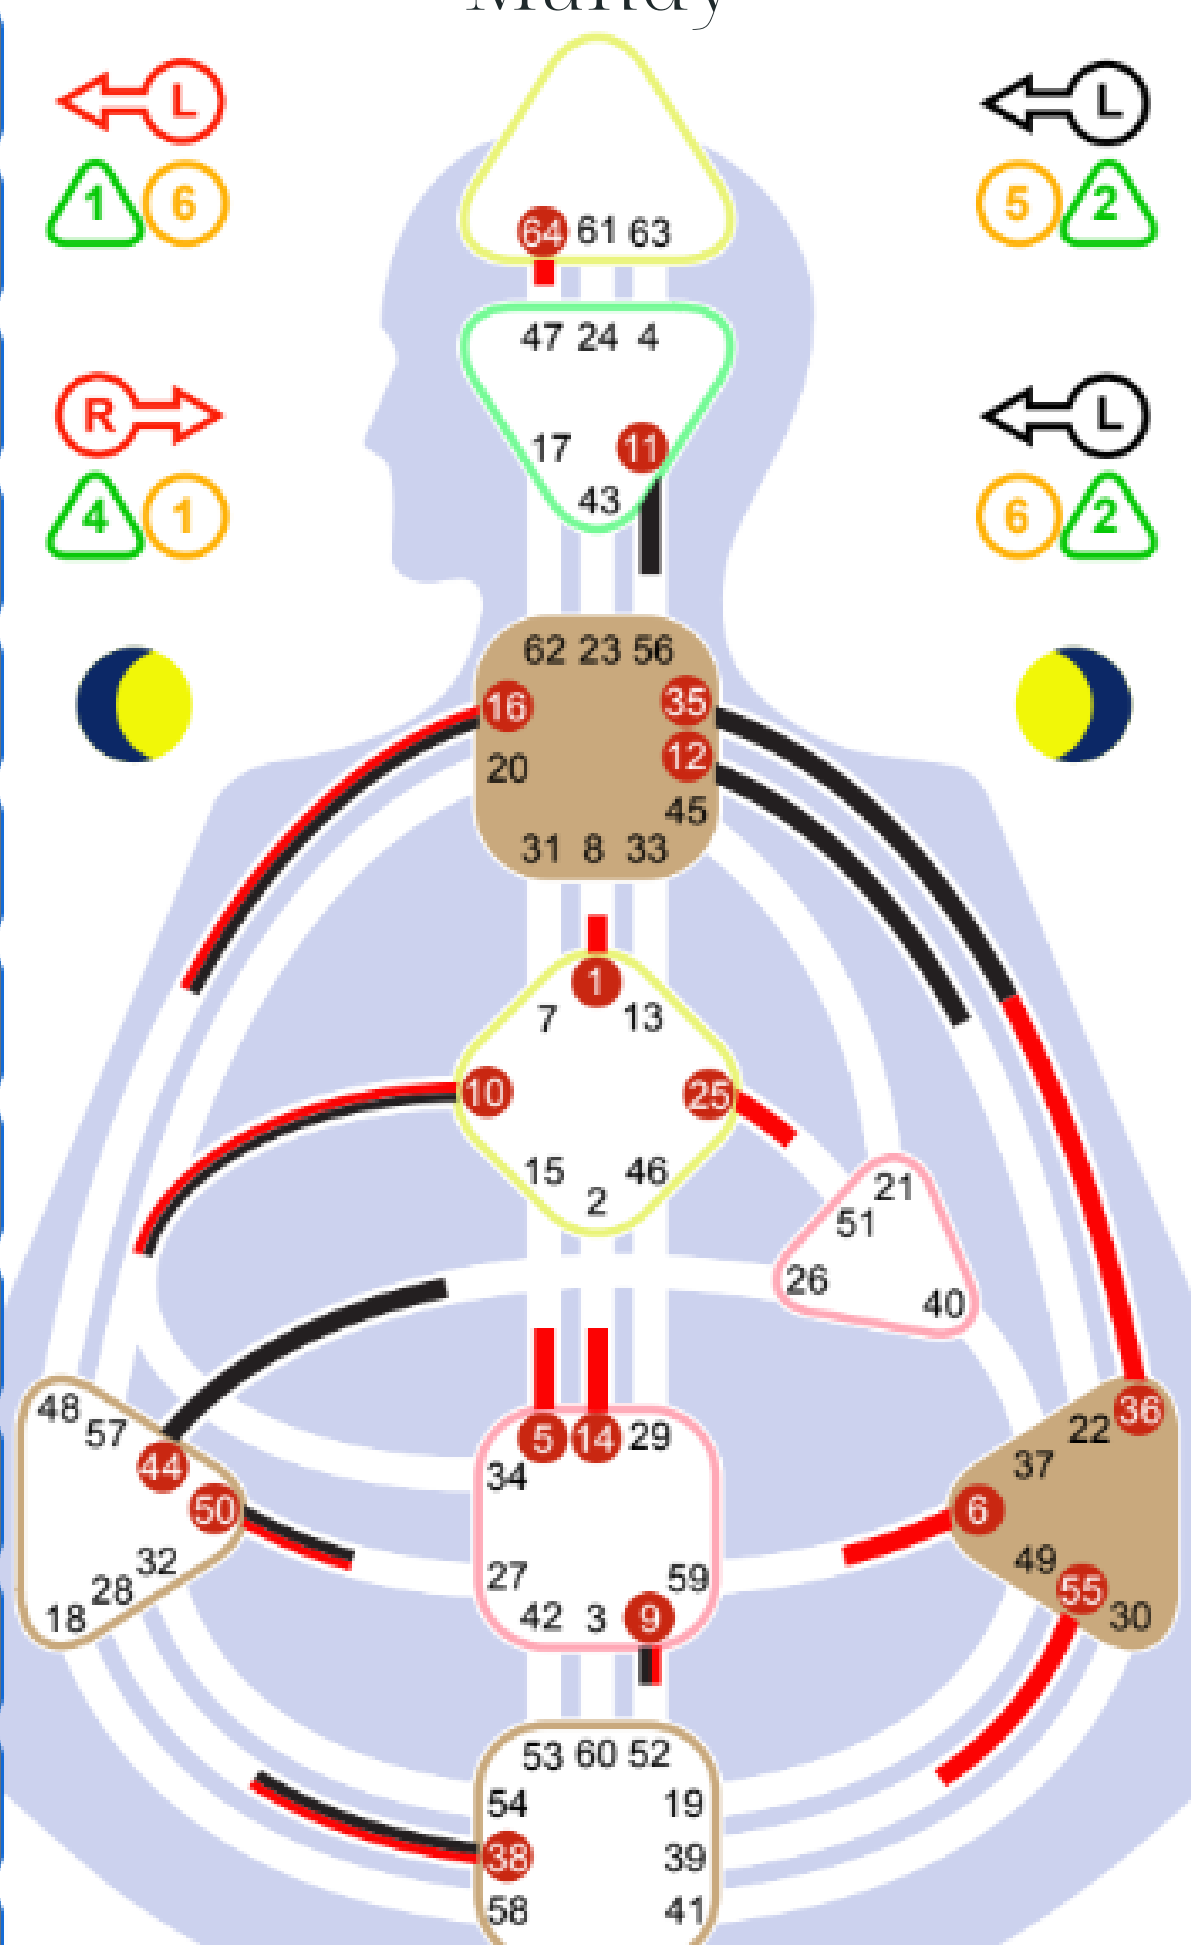

Kelly

Design

- 42.4
- 32.4
- 21.3
- 48.3
- 32.4
- 25.5
- 22.3
- 20.6
- 21.1
- 26.5
- 11.5
- 58.5
- 44.2

Personality

- 62.1
- 61.1
- 17.2
- 18.2
- 37.6
- 52.4
- 39.2
- 31.4
- 3.2
- 5.5
- 11.2
- 58.3
- 28.6

Collective Logic

(Sharing - Predict Future based on patterns)
 58-18 Judgement - Insatiability
 17-62 Acceptance - An organizational being

Tribal
 (Support)

44-26 Surrender - A transmitter

Mandy

Personality

Collective Abstract

(Sharing - Insight over time, Connecting the dots)

36-35 Transitoriness - A "Jack of all trades"

Design

- 36.4
- 6.4
- 16.5
- 9.5
- 64.4
- 25.6
- 55.3
- 14.2
- 38.1
- 1.3
- 5.3
- 10.4
- 50.6

- 12.2
- 11.2
- 16.1
- 9.1
- 38.4
- 35.4
- 12.2
- 44.5
- 38.1
- 44.3
- 9.6
- 10.3
- 50.4

Design

- 39.4
- 38.4
- 45.1
- 26.1
- 24.3
- 12.4
- 4.5
- 62.5
- 62.4
- 45.6
- 30.5
- 19.3
- 5.5

Yara

Personality

- 48.2
- 21.2
- 16.6
- 9.6
- 40.6
- 46.1
- 1.2
- 6.1
- 33.6
- 15.1
- 30.1
- 19.1
- 5.5