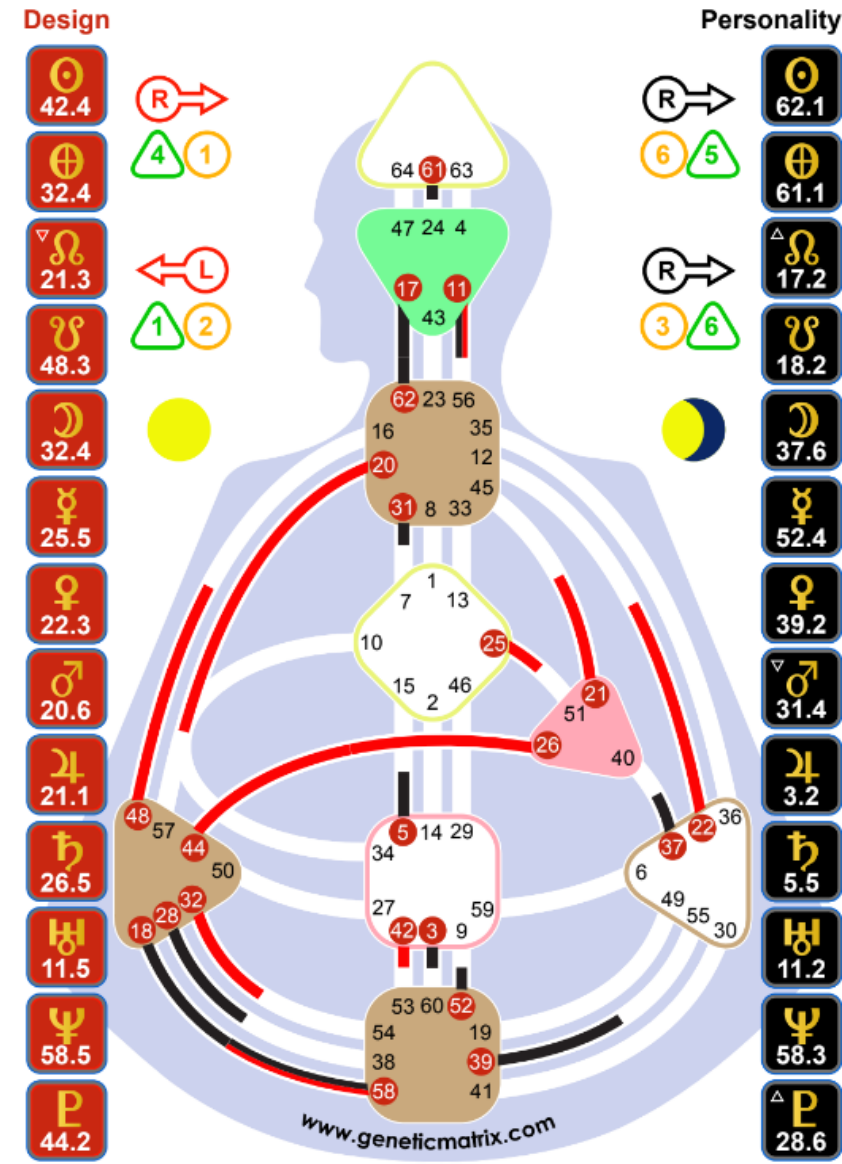

MAJA'S PENTA

Maja
Generator
Sacral
5/1

Kelly
Manifestor
Sacral
1/4

Mandy
Projector
Emotional
2/4

Yara
Manifesting Generator
Sacral
2/4

Maja Buttiens

- ☉ 27.5
- ⊕ 28.5
- ♊ 12.4
- ♋ 11.4
- ☾ 44.1
- ♀ 8.1
- ♁ 35.6
- ♂ 2.3
- ♌ 9.5
- ♍ 50.5
- ♎ 9.3
- ♏ 10.1
- ♐ 50.2

Collective Logic
 (Sharing - Predict Future based on patterns)
 52-9 Concentration - Determination
 Tribal
 (Support)
 27-50 Preservation - Custodianship

- ☉ 19.1
- ⊕ 33.1
- ♊ 52.1
- ♋ 58.1
- ☾ 33.3
- ♀ 54.2
- ♁ 30.5
- ♂ 37.4
- ♌ 9.1
- ♍ 28.3
- ♎ 9.3
- ♏ 11.6
- ♐ 50.4

Kelly

Design

- 42.4
- 32.4
- 21.3
- 48.3
- 32.4
- 25.5
- 22.3
- 20.6
- 21.1
- 26.5
- 11.5
- 58.5
- 44.2

Personality

- 62.1
- 61.1
- 17.2
- 18.2
- 37.6
- 52.4
- 39.2
- 31.4
- 3.2
- 5.5
- 11.2
- 58.3
- 28.6

- 12.2
- 11.2
- 16.1
- 9.1
- 38.4
- 35.4
- 12.2
- 44.5
- 38.1
- 44.3
- 9.6
- 10.3
- 50.4

Design

- 39.4
- 38.4
- 45.1
- 26.1
- 24.3
- 12.4
- 4.5
- 62.5
- 62.4
- 45.6
- 30.5
- 19.3
- 5.5

Yara

Personality

- 48.2
- 21.2
- 16.6
- 9.6
- 40.6
- 46.1
- 1.2
- 6.1
- 33.6
- 15.1
- 30.1
- 19.1
- 5.5