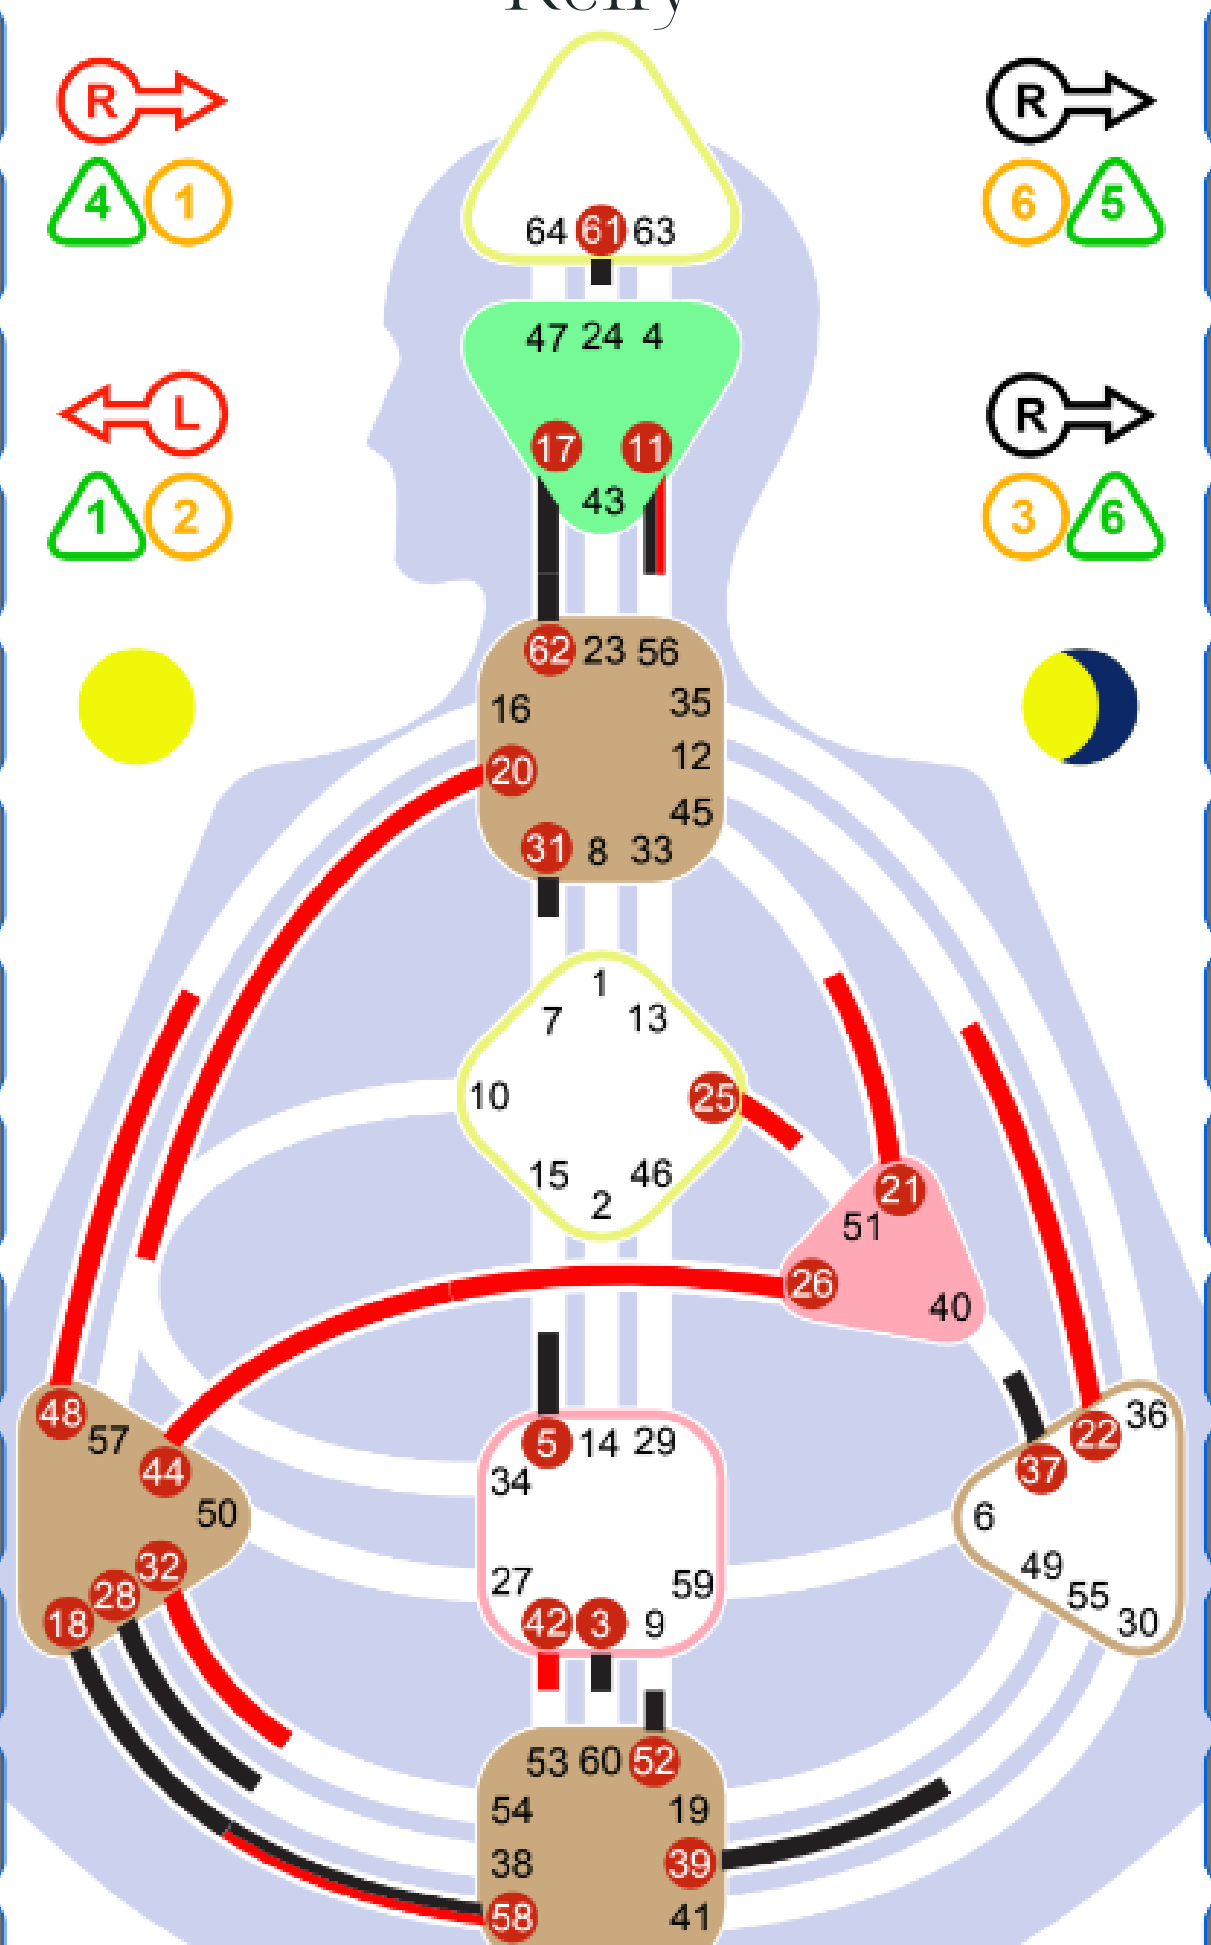

Collective Logic
 (Sharing - Predict Future based on patterns)
 52-9 Concentration - Determination
 Tribal
 (Support)
 27-50 Preservation - Custodianship

- ☉ 19.1
- ⊕ 33.1
- ♊ 52.1
- ♋ 58.1
- ☾ 33.3
- ♀ 54.2
- ♁ 30.5
- ♂ 37.4
- ♌ 9.1
- ♍ 28.3
- ♎ 9.3
- ♏ 11.6
- ♐ 50.4

Kelly

Design

- 42.4
- 32.4
- 21.3
- 48.3
- 32.4
- 25.5
- 22.3
- 20.6
- 21.1
- 26.5
- 11.5
- 58.5
- 44.2

Personality

- 62.1
- 61.1
- 17.2
- 18.2
- 37.6
- 52.4
- 39.2
- 31.4
- 3.2
- 5.5
- 11.2
- 58.3
- 28.6

Collective Logic

(Sharing - Predict Future based on patterns)
 58-18 Judgement - Insatiability
 17-62 Acceptance - An organizational being

Tribal
 (Support)

44-26 Surrender - A transmitter

Mandy

Personality

Collective Abstract

(Sharing - Insight over time, Connecting the dots)

36-35 Transitoriness - A "Jack of all trades"

Design

- 36.4
- 6.4
- 16.5
- 9.5
- 64.4
- 25.6
- 55.3
- 14.2
- 38.1
- 1.3
- 5.3
- 10.4
- 50.6