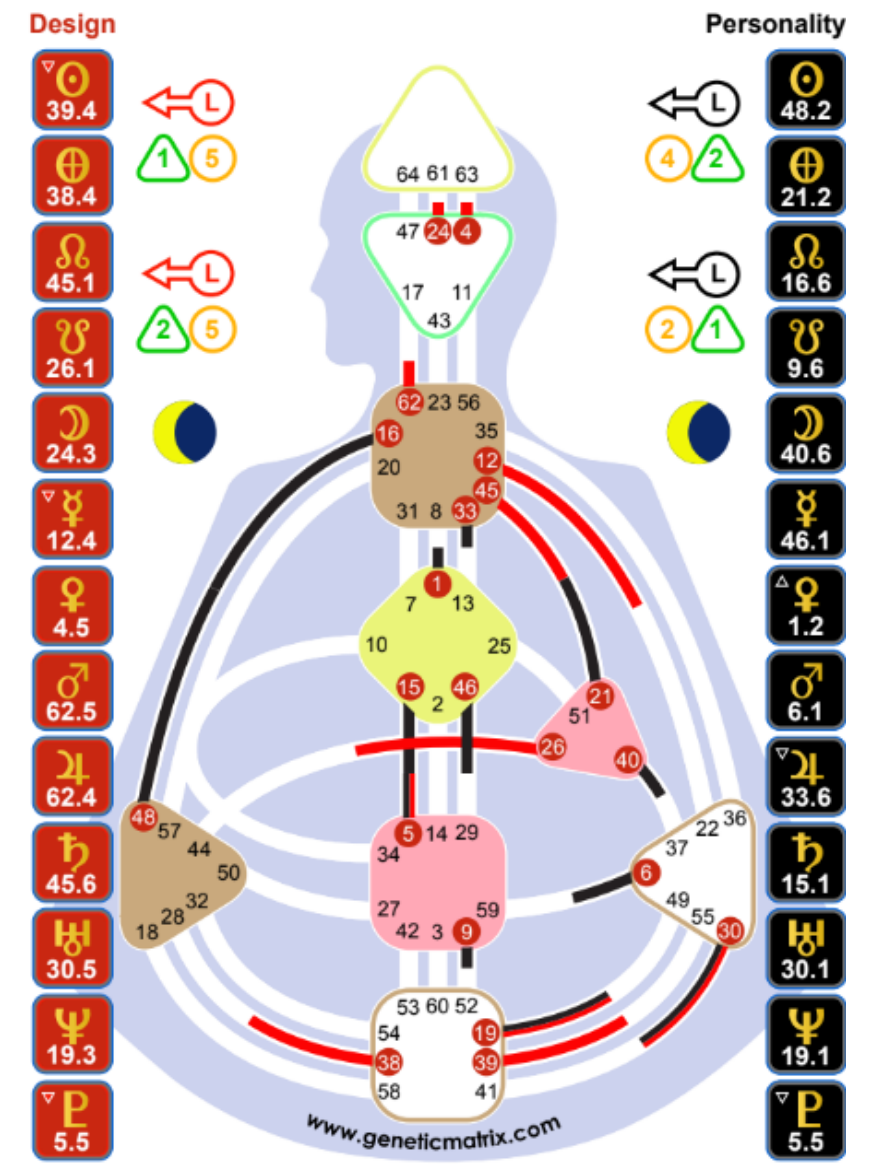

MAJA'S PENTA

Maja
Generator
Sacral
5/1

Kelly
Manifestor
Sacral
1/4

Mandy
Projector
Emotional
2/4

Yara
Manifesting Generator
Sacral
2/4

Maja Buttiens

- ☉ 27.5
- ⊕ 28.5
- ♊ 12.4
- ♋ 11.4
- ☾ 44.1
- ♀ 8.1
- ♁ 35.6
- ♂ 2.3
- ♌ 9.5
- ♍ 50.5
- ♎ 9.3
- ♏ 10.1
- ♐ 50.2

Collective Logic
 (Sharing - Predict Future based on patterns)
 52-9 Concentration - Determination
 Tribal
 (Support)
 27-50 Preservation - Custodianship

- ☉ 19.1
- ⊕ 33.1
- ♊ 52.1
- ♋ 58.1
- ☾ 33.3
- ♀ 54.2
- ♁ 30.5
- ♂ 37.4
- ♌ 9.1
- ♍ 28.3
- ♎ 9.3
- ♏ 11.6
- ♐ 50.4

Kelly

Design

- 42.4
- 32.4
- 21.3
- 48.3
- 32.4
- 25.5
- 22.3
- 20.6
- 21.1
- 26.5
- 11.5
- 58.5
- 44.2

Personality

- 62.1
- 61.1
- 17.2
- 18.2
- 37.6
- 52.4
- 39.2
- 31.4
- 3.2
- 5.5
- 11.2
- 58.3
- 28.6

- 12.2
- 11.2
- 16.1
- 9.1
- 38.4
- 35.4
- 12.2
- 44.5
- 38.1
- 44.3
- 9.6
- 10.3
- 50.4

Design

- 39.4
- 38.4
- 45.1
- 26.1
- 24.3
- 12.4
- 4.5
- 62.5
- 62.4
- 45.6
- 30.5
- 19.3
- 5.5

Yara

Personality

- 48.2
- 21.2
- 16.6
- 9.6
- 40.6
- 46.1
- 1.2
- 6.1
- 33.6
- 15.1
- 30.1
- 19.1
- 5.5