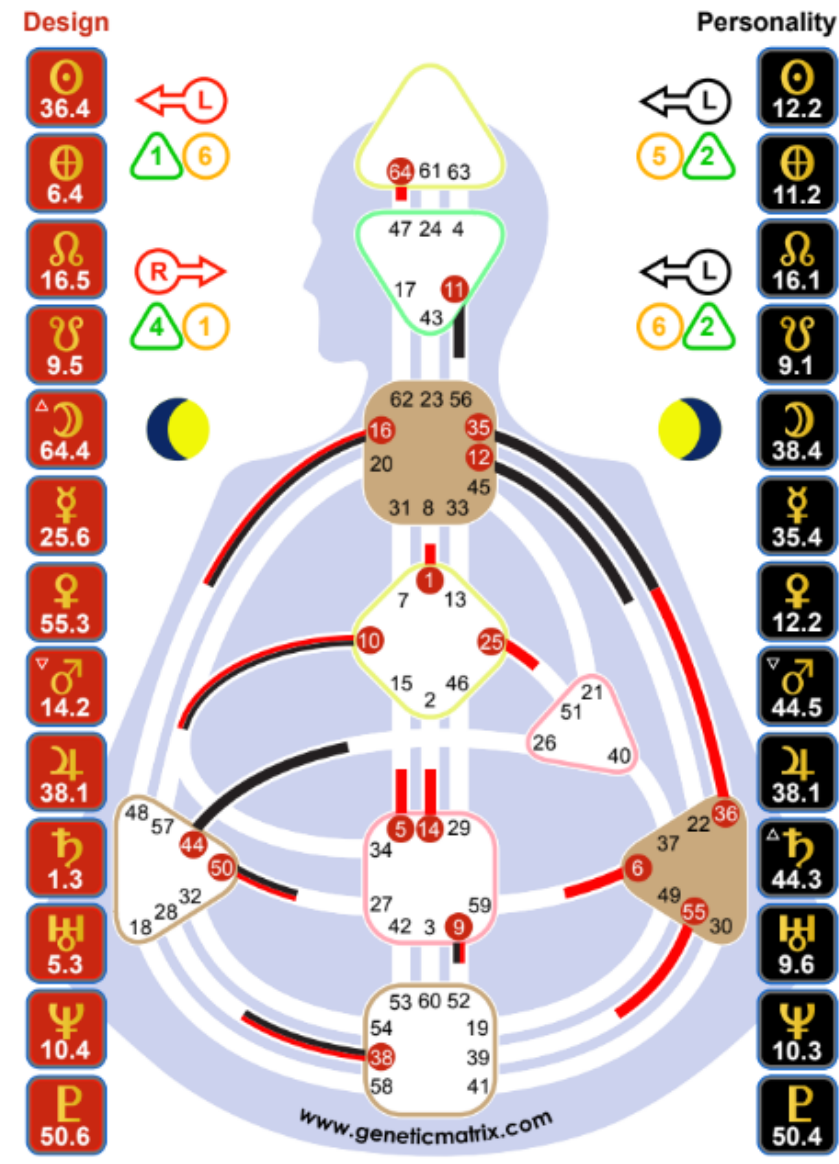

MAJA'S PENTA

Maja
Generator
Sacral
5/1

Kelly
Manifestor
Sacral
1/4

Mandy
Projector
Emotional
2/4

Yara
Manifesting Generator
Sacral
2/4

Maja Buttiens

- ☉ 27.5
- ⊕ 28.5
- ♊ 12.4
- ♋ 11.4
- ☾ 44.1
- ♀ 8.1
- ♁ 35.6
- ♂ 2.3
- ♌ 9.5
- ♍ 50.5
- ♎ 9.3
- ♏ 10.1
- ♐ 50.2

Collective Logic
 (Sharing - Predict Future based on patterns)
 52-9 Concentration - Determination
 Tribal
 (Support)
 27-50 Preservation - Custodianship

- ☉ 19.1
- ⊕ 33.1
- ♊ 52.1
- ♋ 58.1
- ☾ 33.3
- ♀ 54.2
- ♁ 30.5
- ♂ 37.4
- ♌ 9.1
- ♍ 28.3
- ♎ 9.3
- ♏ 11.6
- ♐ 50.4

Kelly

Design

- 42.4
- 32.4
- 21.3
- 48.3
- 32.4
- 25.5
- 22.3
- 20.6
- 21.1
- 26.5
- 11.5
- 58.5
- 44.2

Personality

- 62.1
- 61.1
- 17.2
- 18.2
- 37.6
- 52.4
- 39.2
- 31.4
- 3.2
- 5.5
- 11.2
- 58.3
- 28.6

- 12.2
- 11.2
- 16.1
- 9.1
- 38.4
- 35.4
- 12.2
- 44.5
- 38.1
- 44.3
- 9.6
- 10.3
- 50.4

Design

- 39.4
- 38.4
- 45.1
- 26.1
- 24.3
- 12.4
- 4.5
- 62.5
- 62.4
- 45.6
- 30.5
- 19.3
- 5.5

Yara

Personality

- 48.2
- 21.2
- 16.6
- 9.6
- 40.6
- 46.1
- 1.2
- 6.1
- 33.6
- 15.1
- 30.1
- 19.1
- 5.5