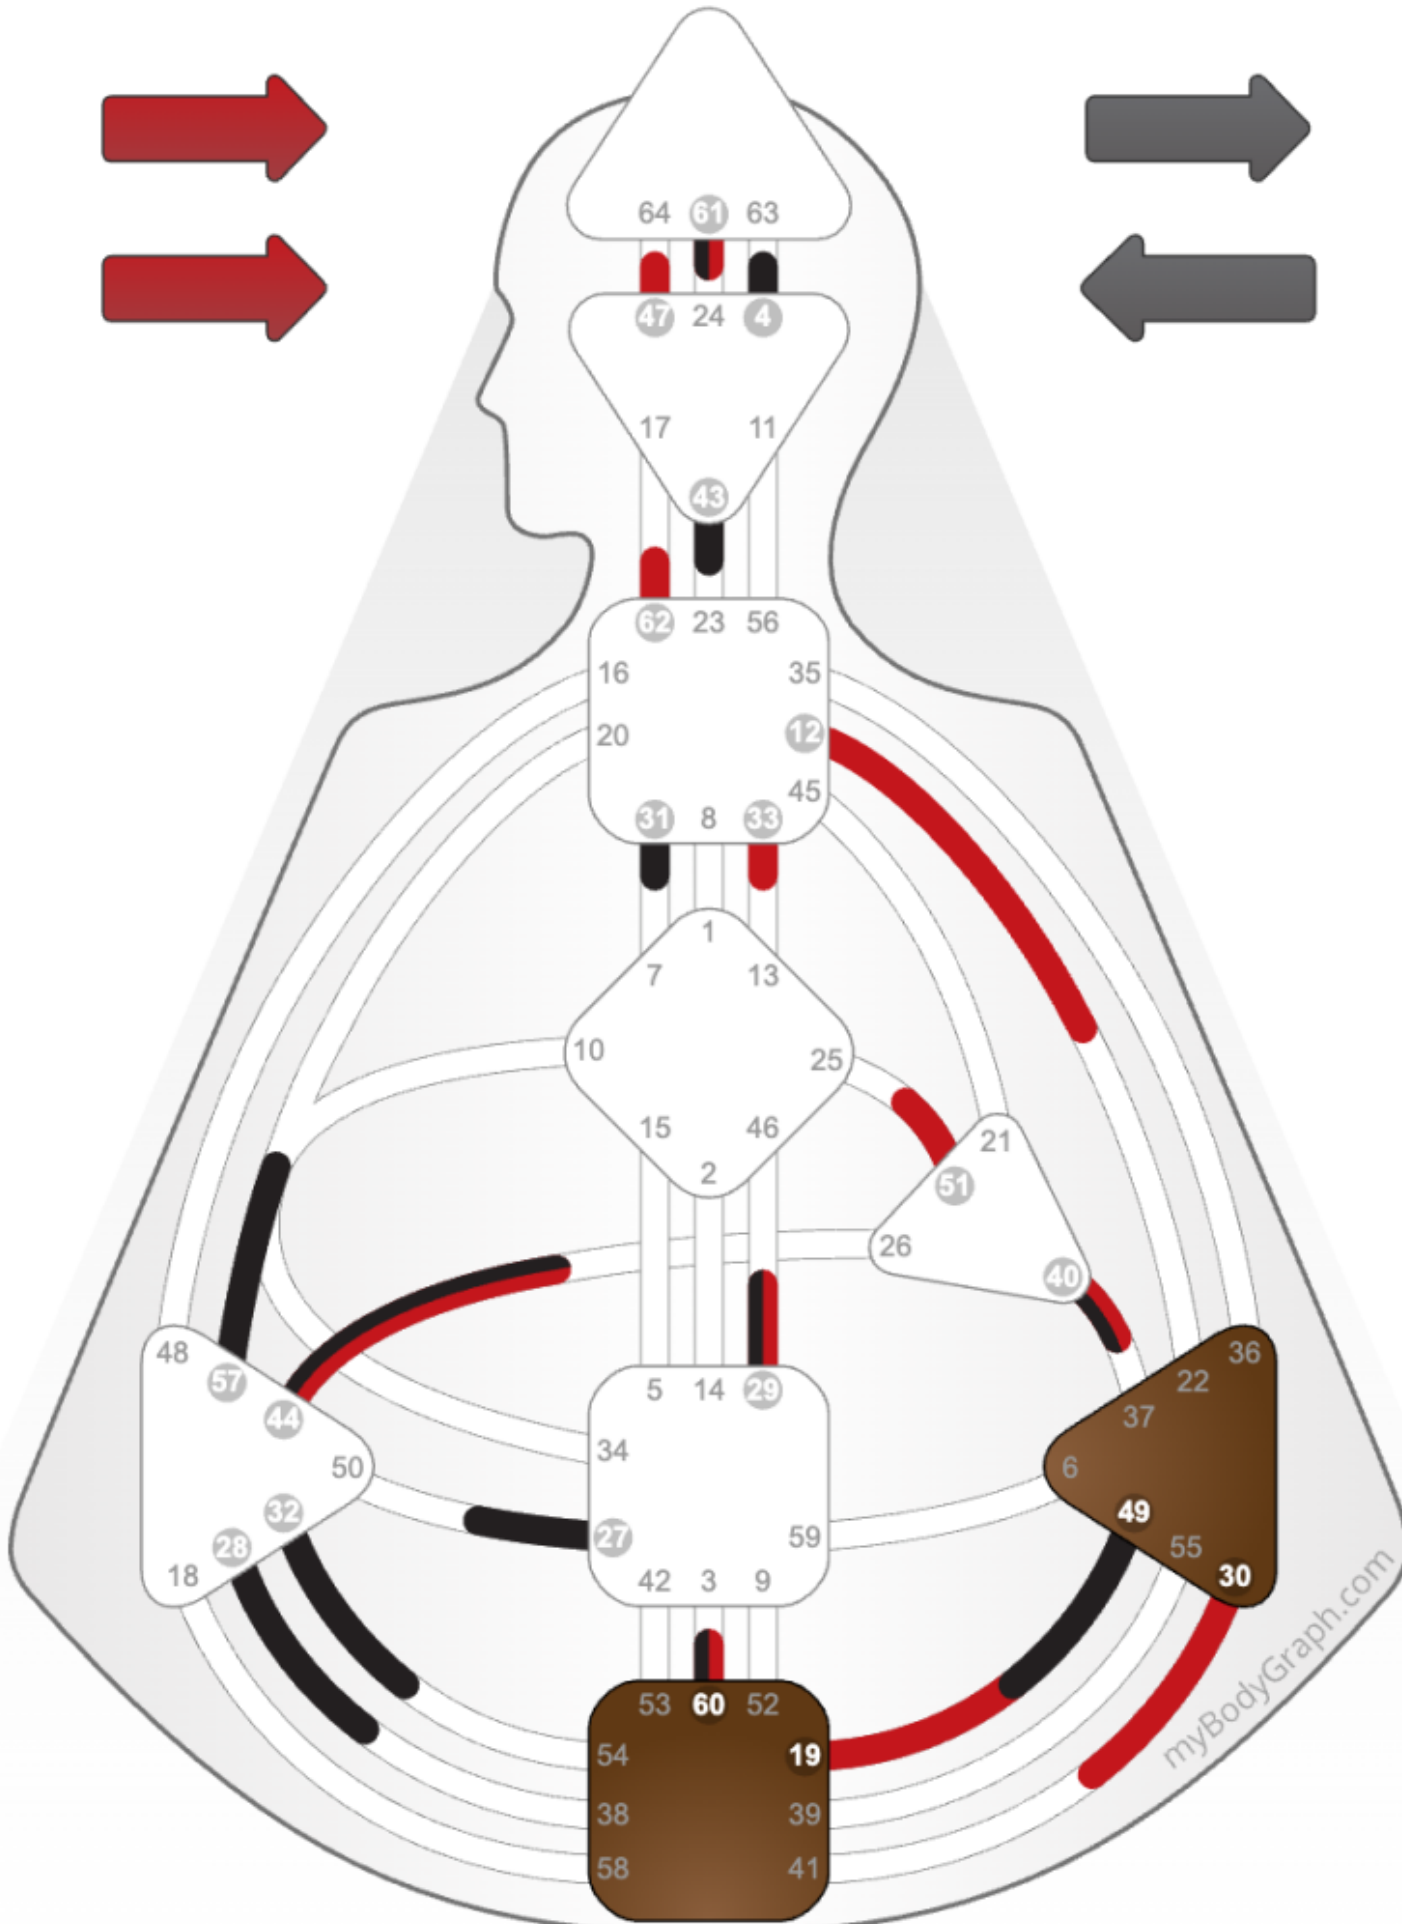

Collective Abstract  
 (Sharing - Insight over time, Connecting the dots)  
 36-35 Transitoriness - A "Jack of all trades"

Tribal  
 (Support)  
 54-32 Transformation - Being driven

Amy Dongallo

Individual

(Empowerment)

61-24 Awareness - A thinker

Collective Abstract

(Sharing - Insight over time, Connecting the dots)

64-47 Abstraction - Mental activity mixed with clarity

- ▼ 44.2
- ⊕ 24.2
- ♋ 38.3
- ♌ 39.3
- ☾ ▼ 40.2
- ♀ 14.2
- ♀ 47.6
- ♂ ▼ 44.4
- ♁ 40.5
- ♃ 60.5
- ♄ 38.2
- ♅ 38.6
- ♆ ▲ 43.2

- 41.5
- ⊕ 31.5
- ♋ ▲ 38.1
- ♌ 39.1
- ☾ 1.2
- ♀ 61.6
- ♀ 10.5
- ♂ 38.5
- ♁ 64.3
- ♃ 19.2
- ♄ 54.1
- ♅ 54.3
- ♆ 43.5

# Lucy Walter

- 33.2
- 19.2
- 29.3
- 30.3
- 51.6
- 62.6
- 12.6
- 47.4
- 60.6
- 61.6
- 29.1
- 44.2
- 40.2

- 28.6
- 27.6
- 4.6
- 49.6
- 31.4
- 32.2
- 57.2
- 43.2
- 60.4
- 61.4
- 29.6
- 44.4
- 40.5

Tribal  
(Support)  
19-49 Synthesis - Sensitivity