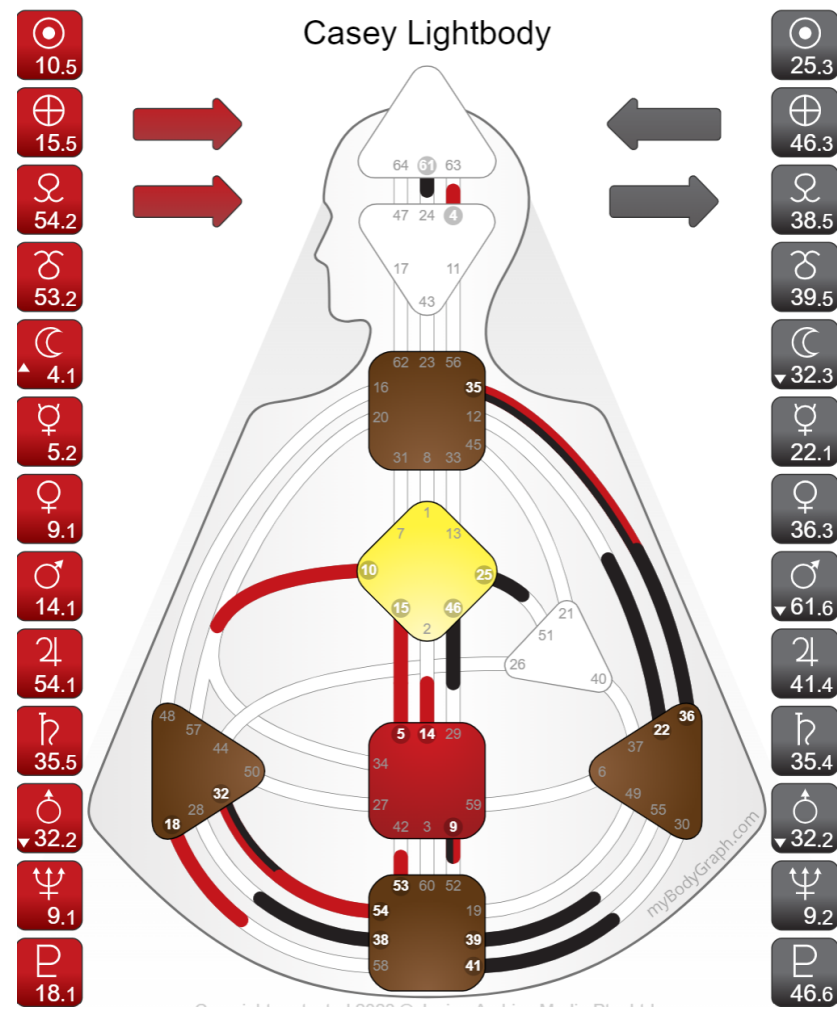

# CASEY'S PENTA

**Casey**  
 Manifesting Generator  
 Emotional  
 3/5

**Amy**  
 Projector  
 Mental  
 5/1

**Lucy**  
 Generator  
 Emotional  
 6/2

**Elizabeth**  
 Generator  
 Sacral  
 3/5

# Casey Lightbody

- 10.5
- 15.5
- 54.2
- 53.2
- 4.1
- 5.2
- 9.1
- 14.1
- 54.1
- 35.5
- 32.2
- 9.1
- 18.1

- 25.3
- 46.3
- 38.5
- 39.5
- 32.3
- 22.1
- 36.3
- 61.6
- 41.4
- 35.4
- 32.2
- 9.2
- 46.6

Collective Logic  
 (Sharing - Predict Future based on patterns)  
 5-15 Rhythm - Being in the flow

Collective Abstract  
 (Sharing - Insight over time, Connecting the dots)  
 36-35 Transitoriness - A "Jack of all trades"

Tribal  
 (Support)  
 54-32 Transformation - Being driven

Amy Dongallo

Individual

# Lucy Walter

- 33.2
- 19.2
- 29.3
- 30.3
- 51.6
- 62.6
- 12.6
- 47.4
- 60.6
- 61.6
- 29.1
- 44.2
- 40.2

- 28.6
- 27.6
- 4.6
- 49.6
- 31.4
- 32.2
- 57.2
- 43.2
- 60.4
- 61.4
- 29.6
- 44.4
- 40.5

Tribal  
(Support)  
19-49 Synthesis - Sensitivity