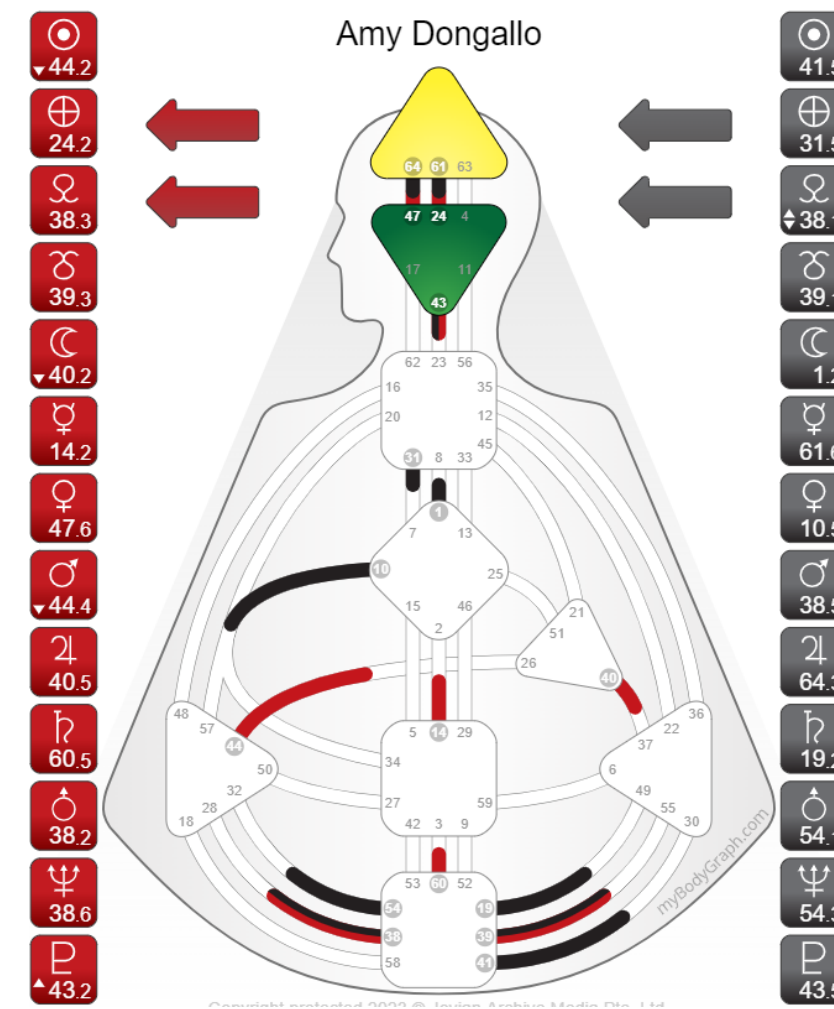

# CASEY'S PENTA

**Casey**  
 Manifesting Generator  
 Emotional  
 3/5

**Amy**  
 Projector  
 Mental  
 5/1

**Lucy**  
 Generator  
 Emotional  
 6/2

**Elizabeth**  
 Generator  
 Sacral  
 3/5

# Casey Lightbody

- 10.5
- 15.5
- 54.2
- 53.2
- 4.1
- 5.2
- 9.1
- 14.1
- 54.1
- 35.5
- 32.2
- 9.1
- 18.1

- 25.3
- 46.3
- 38.5
- 39.5
- 32.3
- 22.1
- 36.3
- 61.6
- 41.4
- 35.4
- 32.2
- 9.2
- 46.6

Collective Logic  
 (Sharing - Predict Future based on patterns)  
 5-15 Rhythm - Being in the flow

Collective Abstract  
 (Sharing - Insight over time, Connecting the dots)  
 36-35 Transitoriness - A "Jack of all trades"

Tribal  
 (Support)  
 54-32 Transformation - Being driven

Amy Dongallo

Individual

# Lucy Walter

- 33.2
- 19.2
- 29.3
- 30.3
- 51.6
- 62.6
- 12.6
- 47.4
- 60.6
- 61.6
- 29.1
- 44.2
- 40.2

- 28.6
- 27.6
- 4.6
- 49.6
- 31.4
- 32.2
- 57.2
- 43.2
- 60.4
- 61.4
- 29.6
- 44.4
- 40.5

Tribal  
(Support)  
19-49 Synthesis - Sensitivity