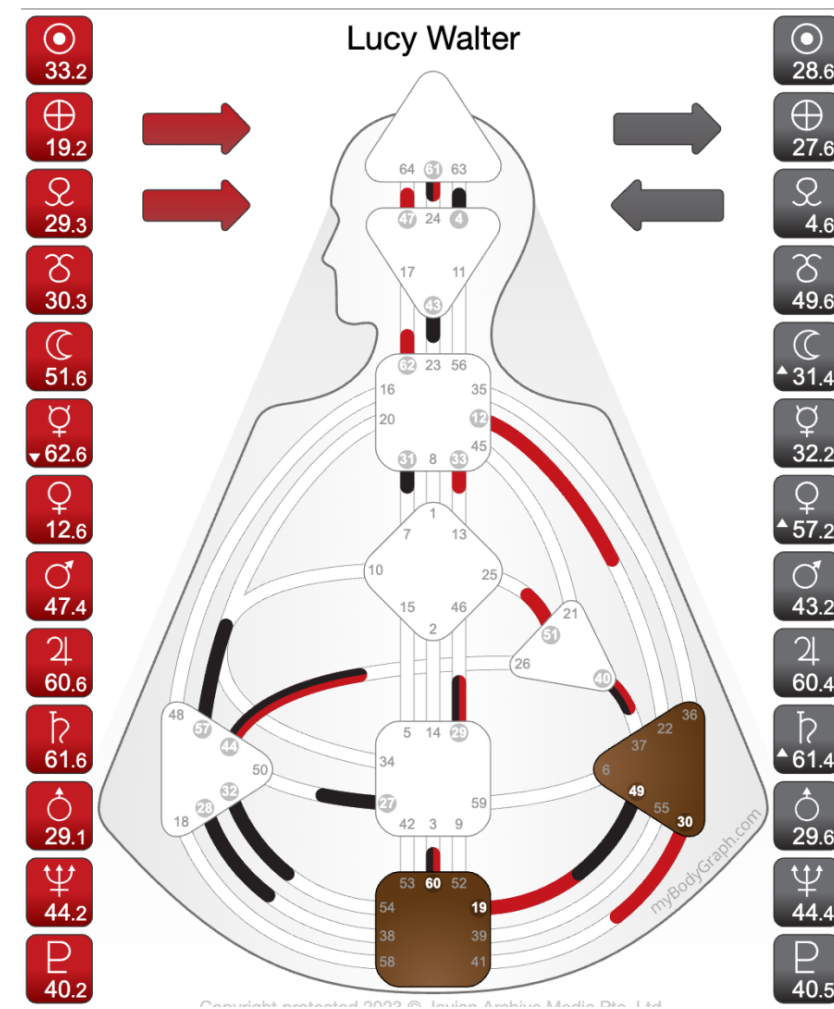

# CASEY'S PENTA

**Casey**  
 Manifesting Generator  
 Emotional  
 3/5

**Amy**  
 Projector  
 Mental  
 5/1

**Lucy**  
 Generator  
 Emotional  
 6/2

**Elizabeth**  
 Generator  
 Sacral  
 3/5

# Casey Lightbody

- 10.5
- 15.5
- 54.2
- 53.2
- 4.1
- 5.2
- 9.1
- 14.1
- 54.1
- 35.5
- 32.2
- 9.1
- 18.1

- 25.3
- 46.3
- 38.5
- 39.5
- 32.3
- 22.1
- 36.3
- 61.6
- 41.4
- 35.4
- 32.2
- 9.2
- 46.6

Collective Logic  
 (Sharing - Predict Future based on patterns)  
 5-15 Rhythm - Being in the flow

Collective Abstract  
 (Sharing - Insight over time, Connecting the dots)  
 36-35 Transitoriness - A "Jack of all trades"

Tribal  
 (Support)  
 54-32 Transformation - Being driven

Amy Dongallo

Individual

# Lucy Walter

- 33.2
- 19.2
- 29.3
- 30.3
- 51.6
- 62.6
- 12.6
- 47.4
- 60.6
- 61.6
- 29.1
- 44.2
- 40.2

- 28.6
- 27.6
- 4.6
- 49.6
- 31.4
- 32.2
- 57.2
- 43.2
- 60.4
- 61.4
- 29.6
- 44.4
- 40.5

Tribal  
(Support)  
19-49 Synthesis - Sensitivity