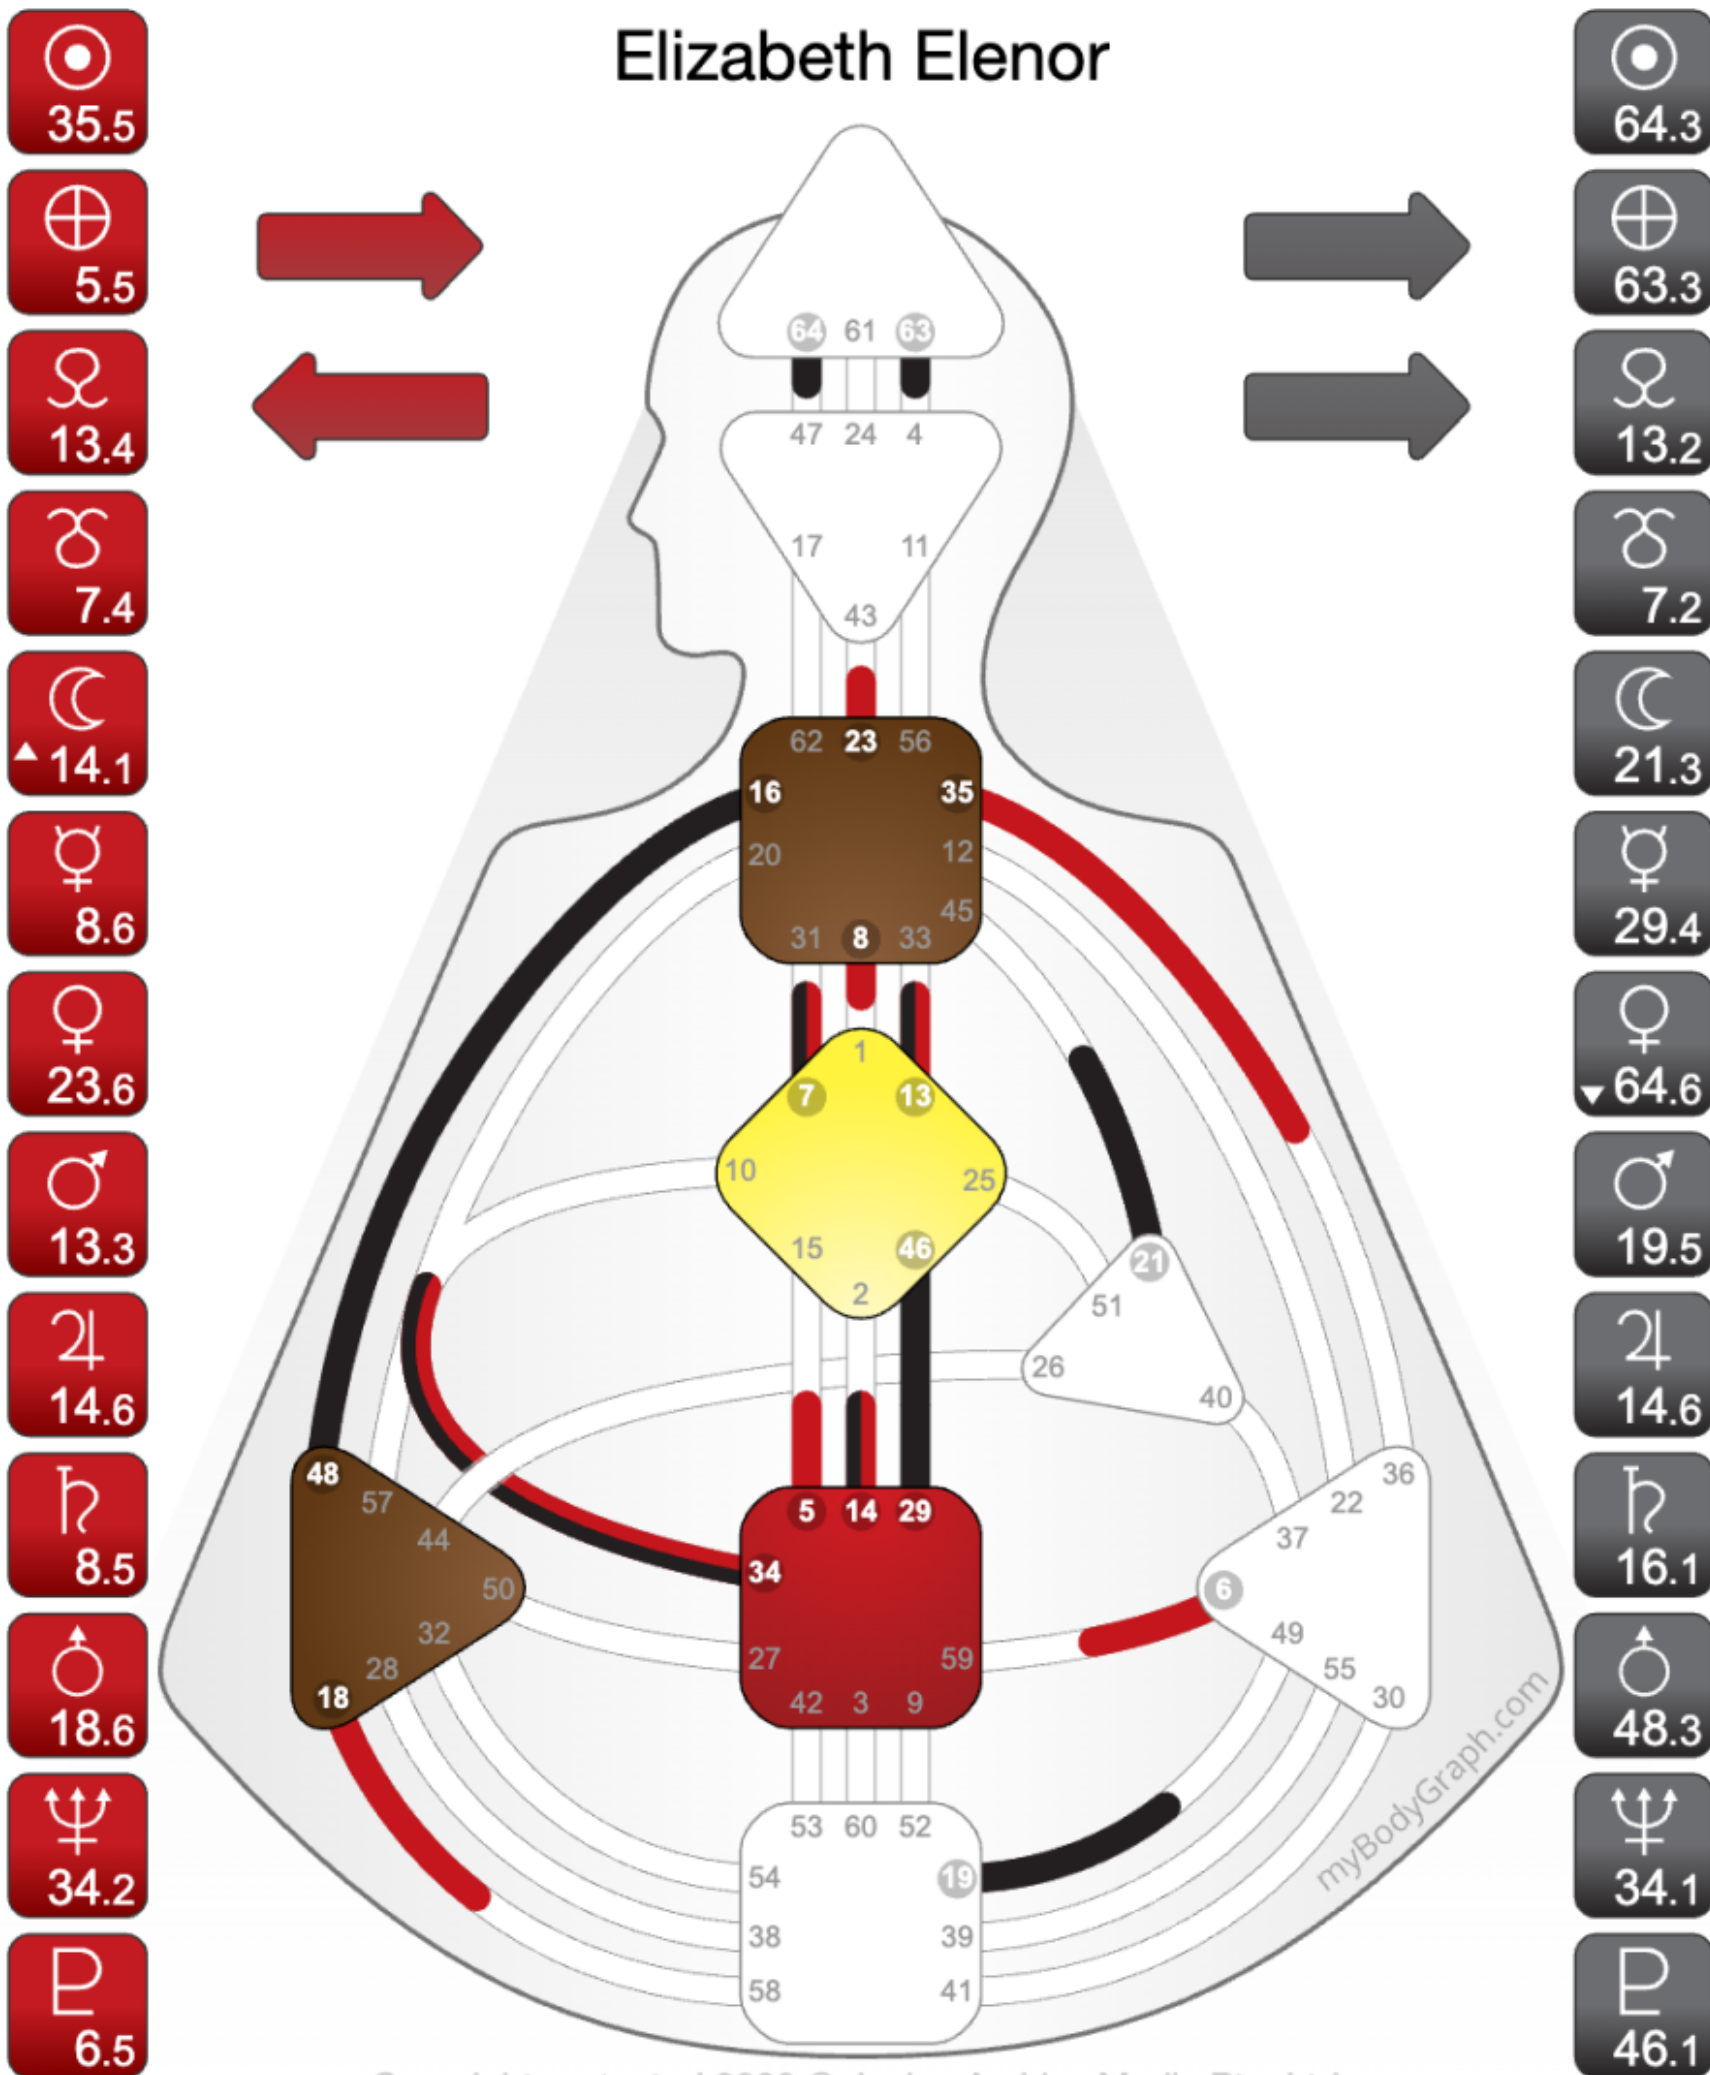

Elizabeth Elenor

Collective Logic
(Sharing - Predict Future based on patterns)
48-16 The Wavelength - Talent

Collective Abstract
(Sharing - Insight over time, Connecting the dots)
29-46 Discovery - Succeeding where others fail

- 35.5
- 5.5
- 13.4
- 7.4
- 14.1
- 8.6
- 23.6
- 13.3
- 14.6
- 8.5
- 18.6
- 34.2
- 6.5

- 64.3
- 63.3
- 13.2
- 7.2
- 21.3
- 29.4
- 64.6
- 19.5
- 14.6
- 16.1
- 48.3
- 34.1
- 46.1