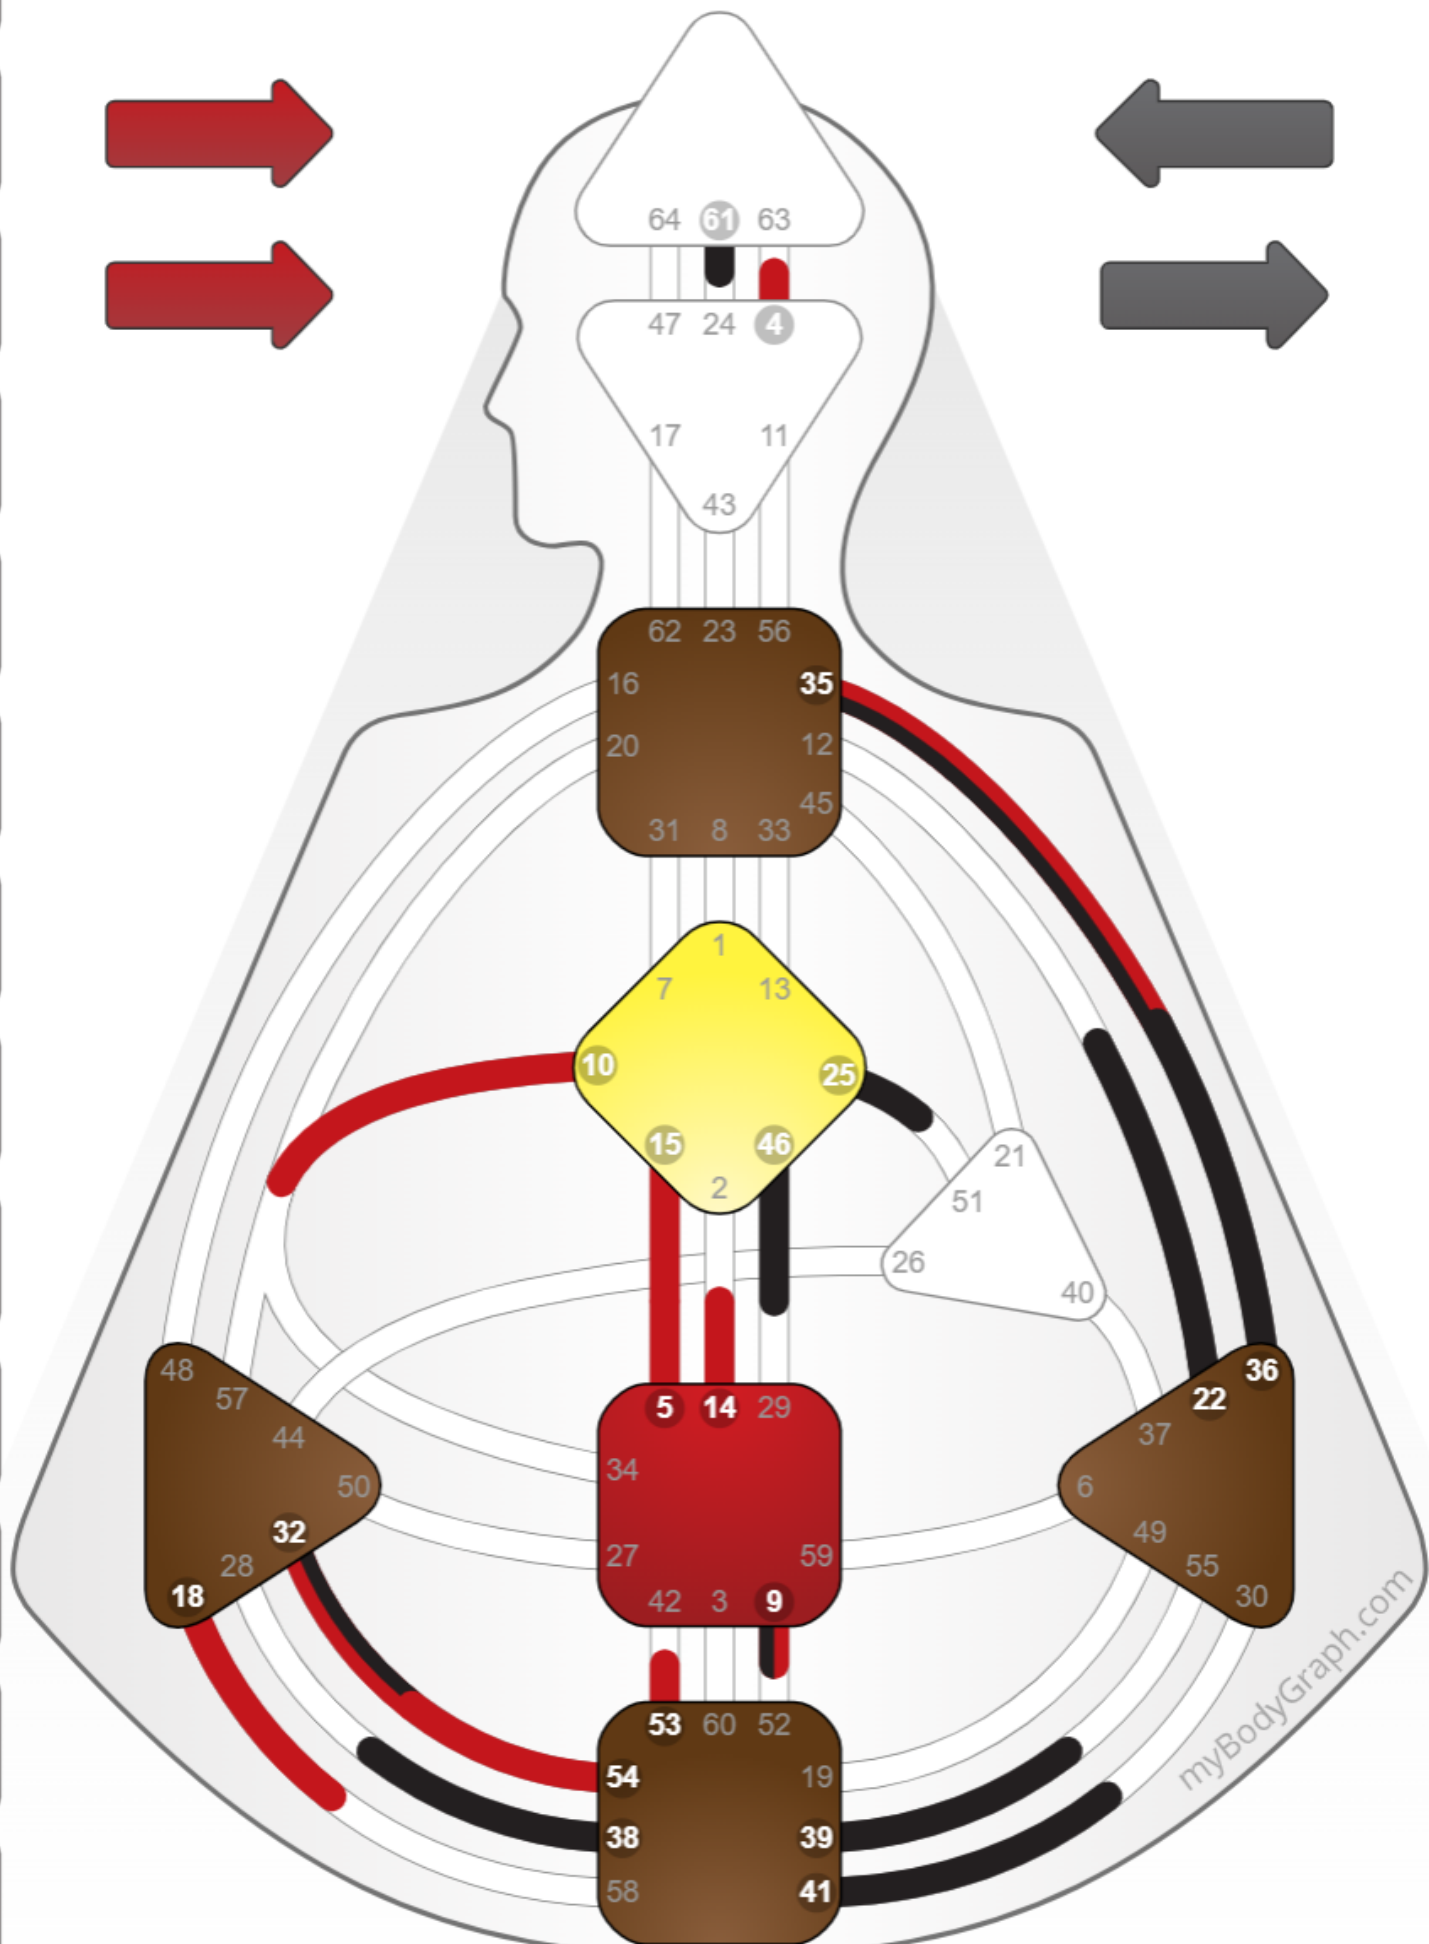

# Casey Lightbody

- 10.5
- 15.5
- 54.2
- 53.2
- 4.1
- 5.2
- 9.1
- 14.1
- 54.1
- 35.5
- 32.2
- 9.1
- 18.1

- 25.3
- 46.3
- 38.5
- 39.5
- 32.3
- 22.1
- 36.3
- 61.6
- 41.4
- 35.4
- 32.2
- 9.2
- 46.6

Collective Logic  
 (Sharing - Predict Future based on patterns)  
 5-15 Rhythm - Being in the flow

Collective Abstract  
 (Sharing - Insight over time, Connecting the dots)  
 36-35 Transitoriness - A "Jack of all trades"

Tribal  
 (Support)  
 54-32 Transformation - Being driven

Amy Dongallo

Individual

(Empowerment)

61-24 Awareness - A thinker

Collective Abstract

(Sharing - Insight over time, Connecting the dots)

64-47 Abstraction - Mental activity mixed with clarity

- ▼ 44.2
- ⊕ 24.2
- ♋ 38.3
- ♌ 39.3
- ☾ ▼ 40.2
- ♀ 14.2
- ♀ 47.6
- ♂ ▼ 44.4
- ♁ 40.5
- ♃ 60.5
- ♄ 38.2
- ♅ 38.6
- ♆ ▲ 43.2

# Lucy Walter

- 33.2
- 19.2
- 29.3
- 30.3
- 51.6
- 62.6
- 12.6
- 47.4
- 60.6
- 61.6
- 29.1
- 44.2
- 40.2

- 28.6
- 27.6
- 4.6
- 49.6
- 31.4
- 32.2
- 57.2
- 43.2
- 60.4
- 61.4
- 29.6
- 44.4
- 40.5

Tribal  
(Support)  
19-49 Synthesis - Sensitivity