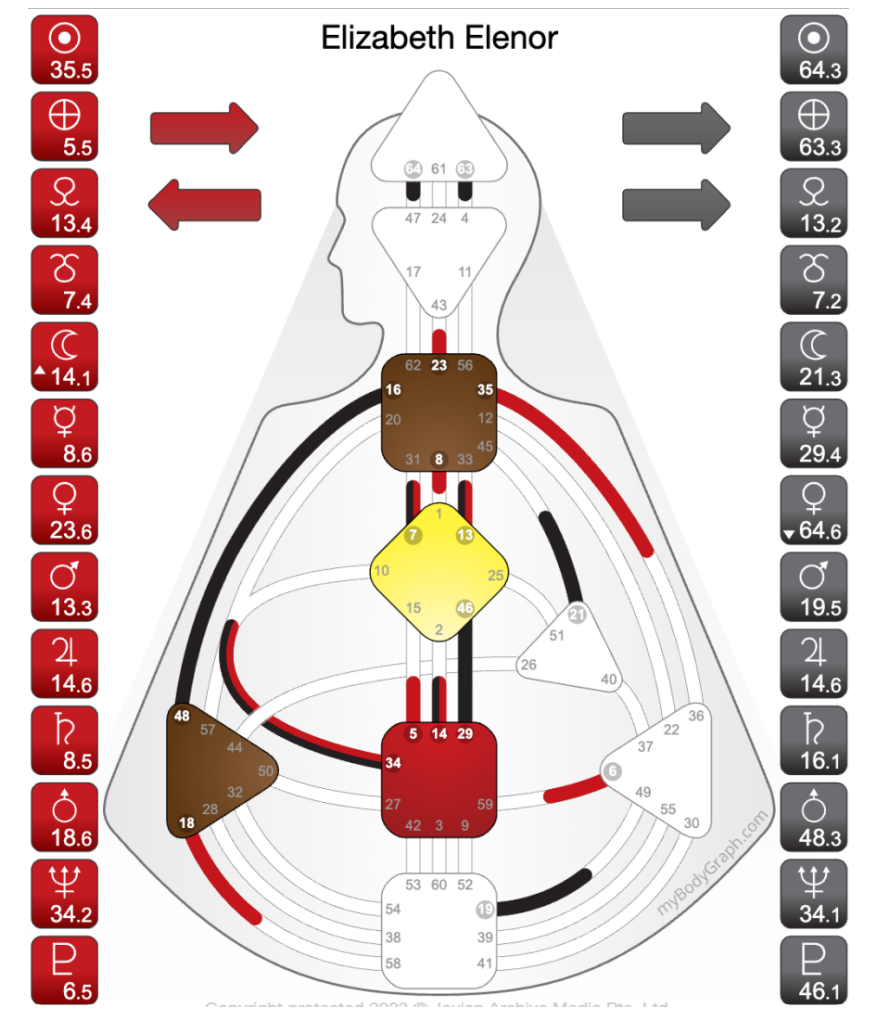

Elizabeth
Generator
Sacral
3/5