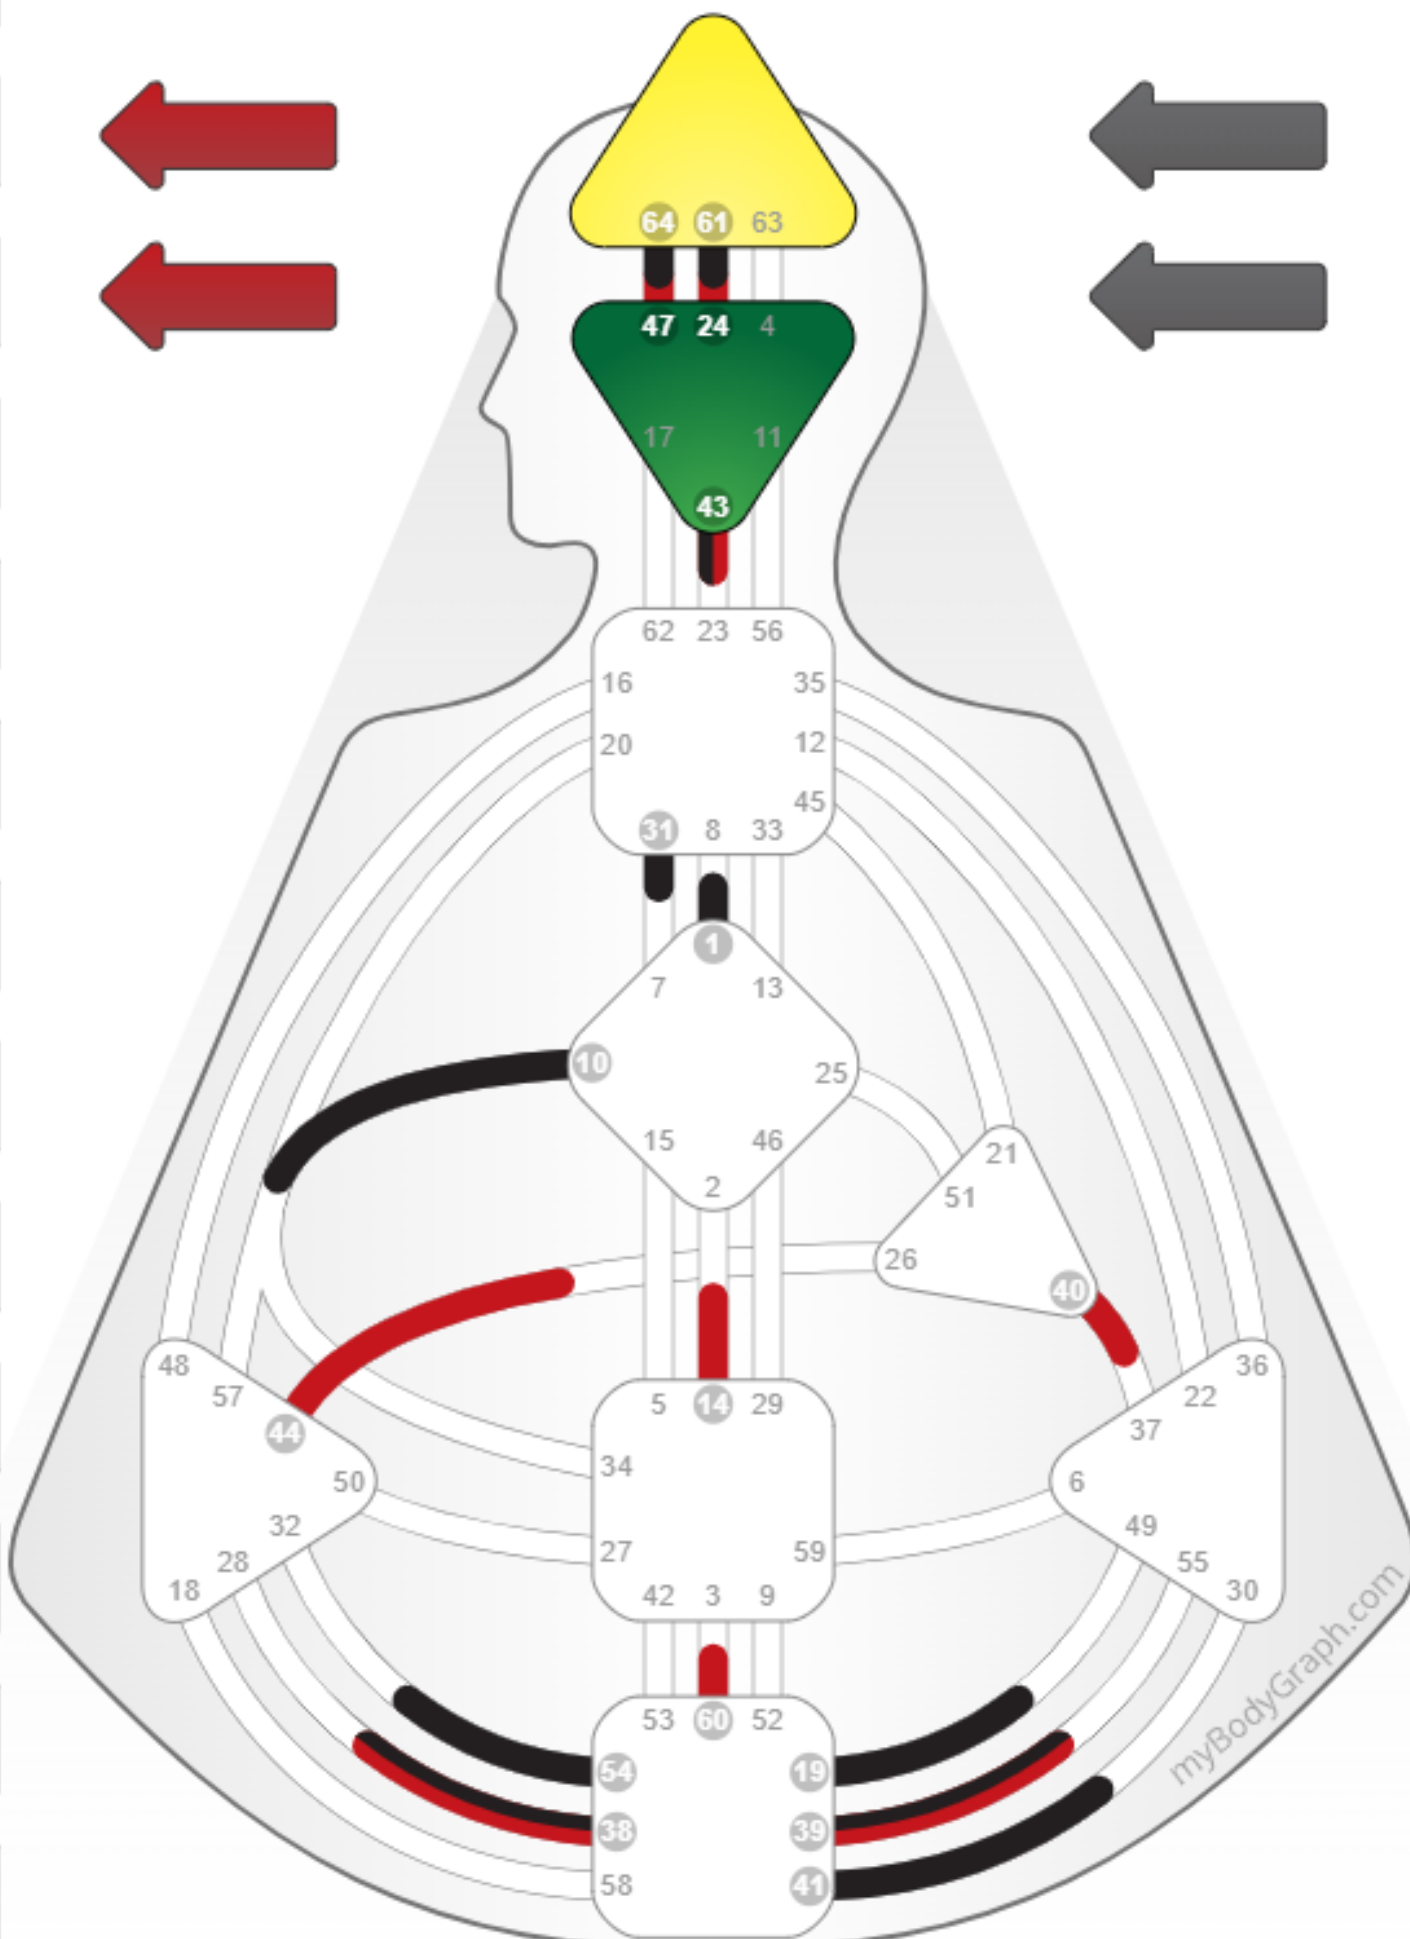

(Empowerment)

61-24 Awareness - A thinker

Collective Abstract

(Sharing - Insight over time, Connecting the dots)

64-47 Abstraction - Mental activity mixed with clarity

- ▼ 44.2
- ⊕ 24.2
- ♋ 38.3
- ♌ 39.3
- ☾ ▼ 40.2
- ♀ 14.2
- ♀ 47.6
- ♂ ▼ 44.4
- ♁ 40.5
- ♃ 60.5
- ♄ 38.2
- ♅ 38.6
- ♆ ▲ 43.2

- 41.5
- ⊕ 31.5
- ♋ ▲ 38.1
- ♌ 39.1
- ☾ 1.2
- ♀ 61.6
- ♀ 10.5
- ♂ 38.5
- ♁ 64.3
- ♃ 19.2
- ♄ 54.1
- ♅ 54.3
- ♆ 43.5

# Lucy Walter

- 33.2
- 19.2
- 29.3
- 30.3
- 51.6
- 62.6
- 12.6
- 47.4
- 60.6
- 61.6
- 29.1
- 44.2
- 40.2

- 28.6
- 27.6
- 4.6
- 49.6
- 31.4
- 32.2
- 57.2
- 43.2
- 60.4
- 61.4
- 29.6
- 44.4
- 40.5

Tribal  
(Support)  
19-49 Synthesis - Sensitivity